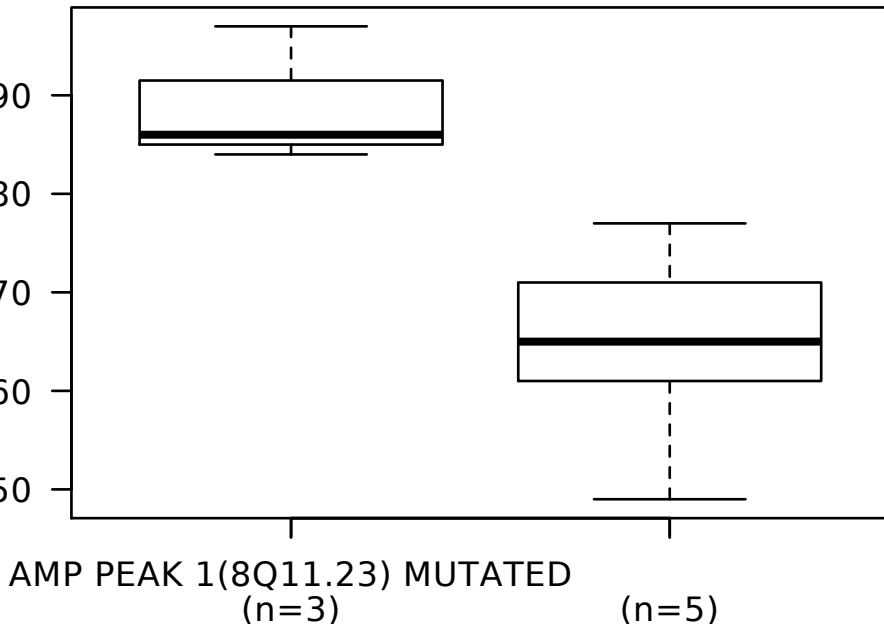

YEAROFTOBACCO SMOKING ONSET

YEAROFTOBACCO SMOKING ONSET

T-test P = 0.0084