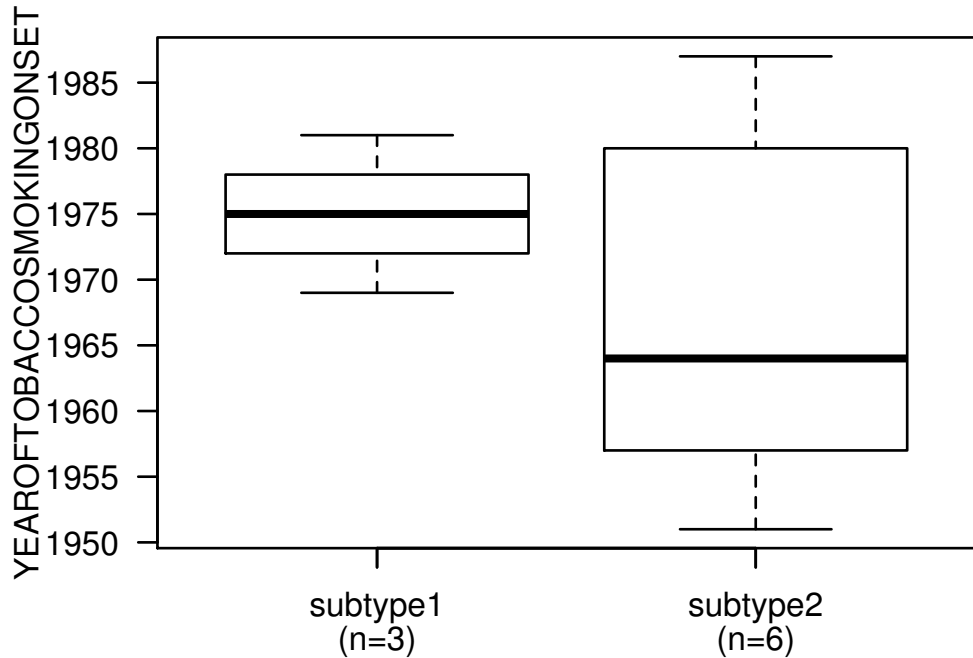

YEAROFTOBACCO SMOKING ONSET

T-test P = 0.279