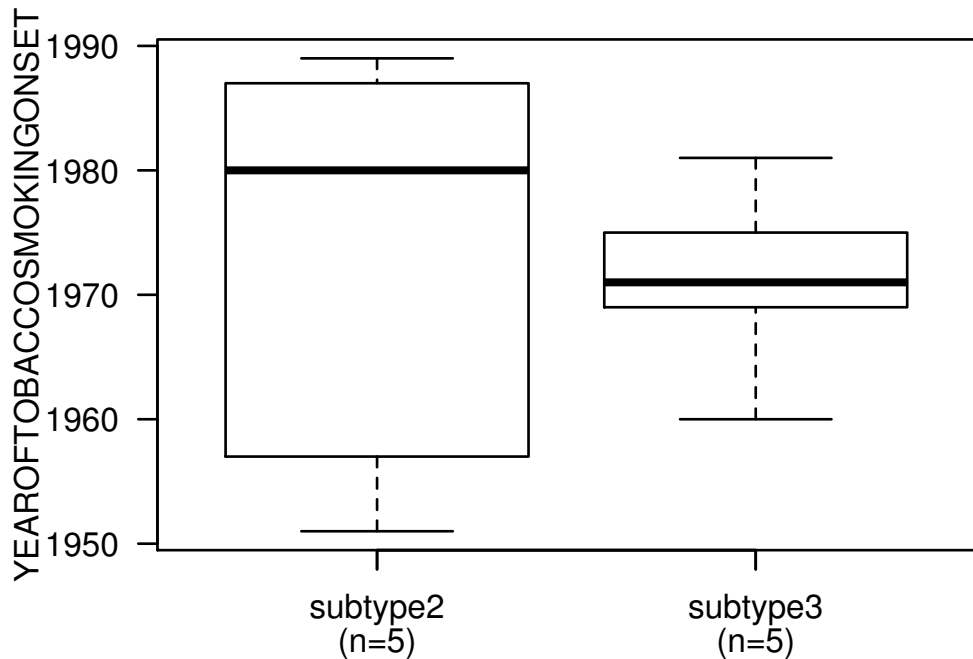

# YEAROFTOBACCO SMOKING ONSET

T-test P = 0.859