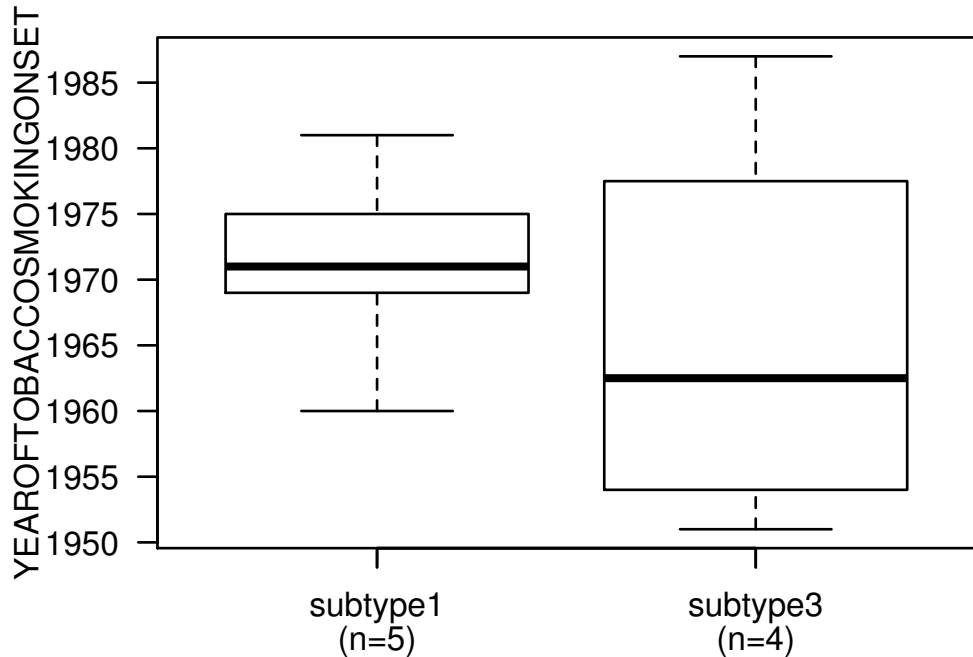

YEAROFTOBACCO SMOKING ONSET

T-test P = 0.561