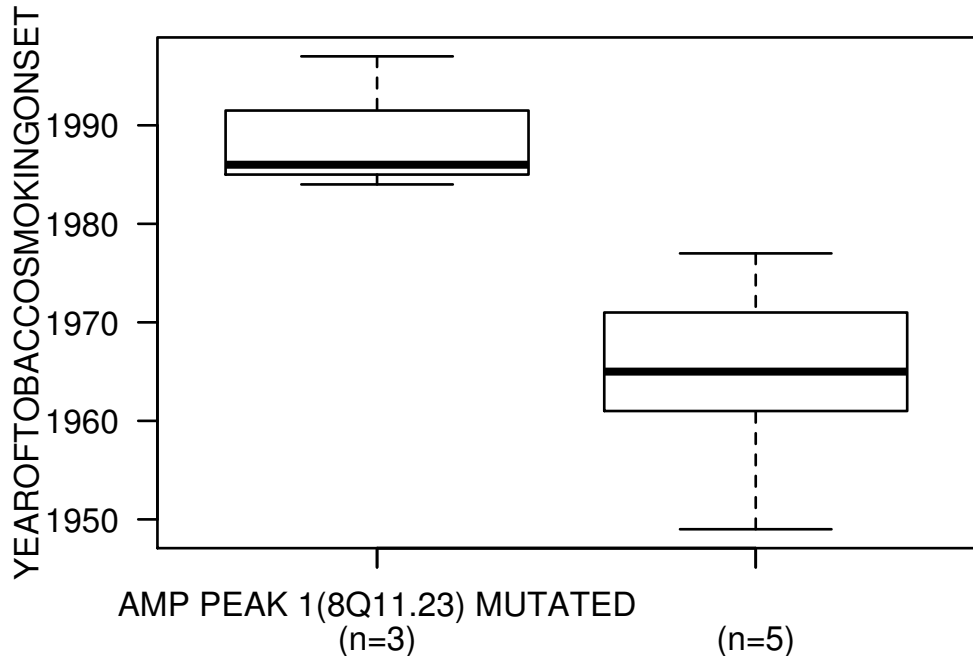

YEAROFTOBACCO SMOKING ONSET

T-test P = 0.0084