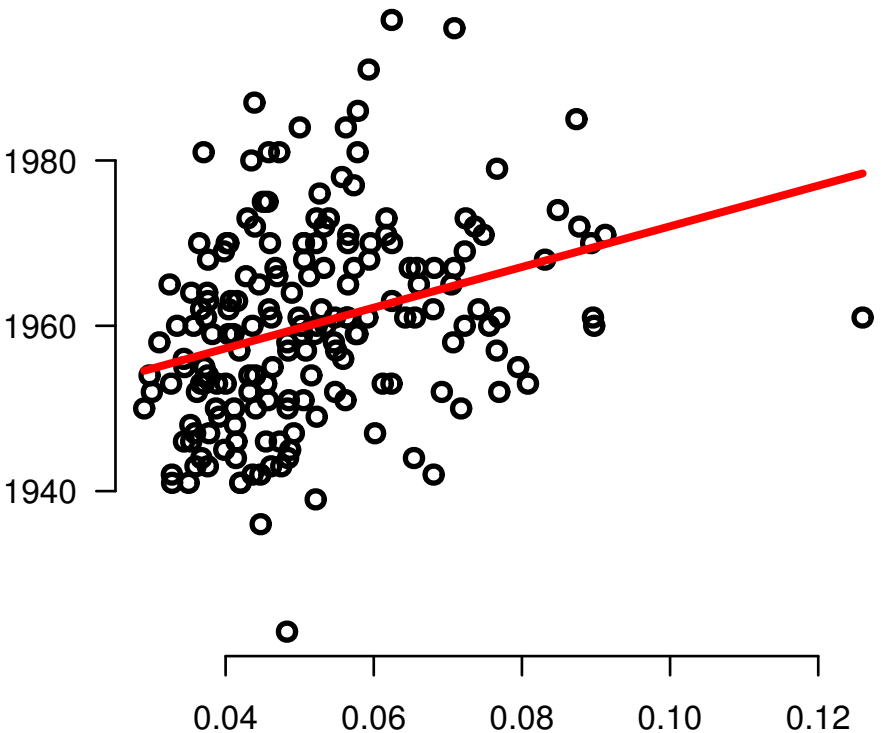

# SMARCAL1

YEARS TO BACCO SMOKING ONSET

log2-EXPR  
Spearman.Corr= 0.368, P=2.61e-07