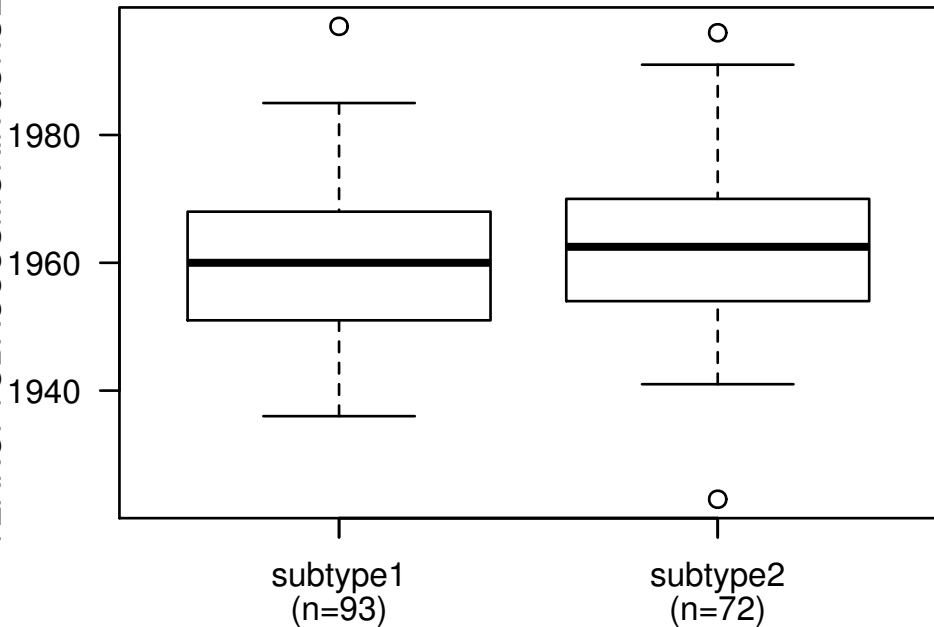

# YEAROFTOBACCO SMOKING ONSET

YEAROFTOBACCO SMOKING ONSET

T-test P = 0.135