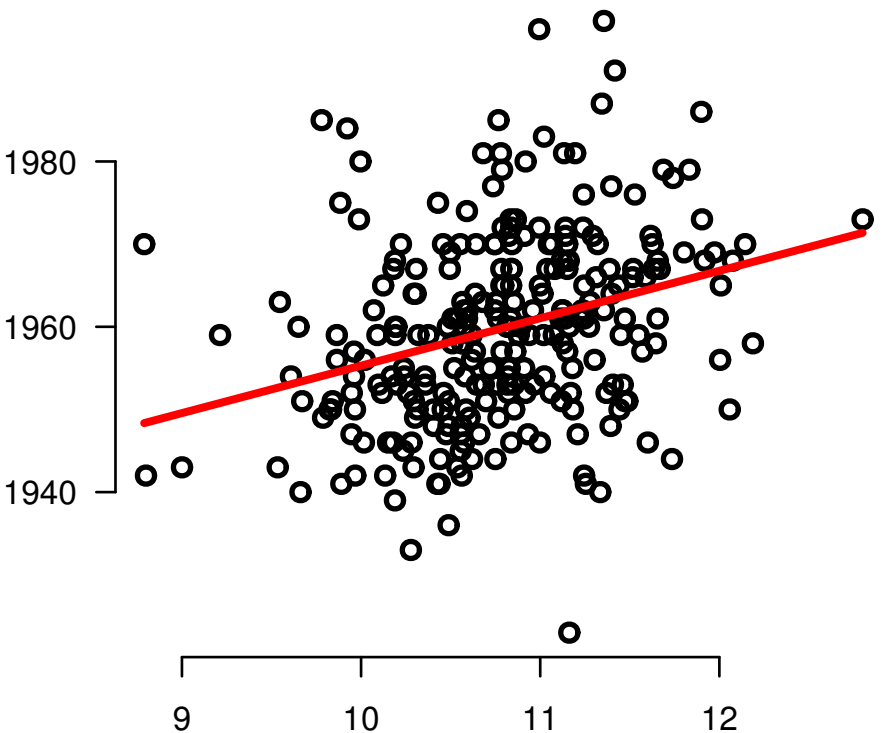

DUS1L|64118

YEARS TO BACCONKING ONSET

log₂-EXPR
Spearman.Corr= 0.336, P=2.54e-08