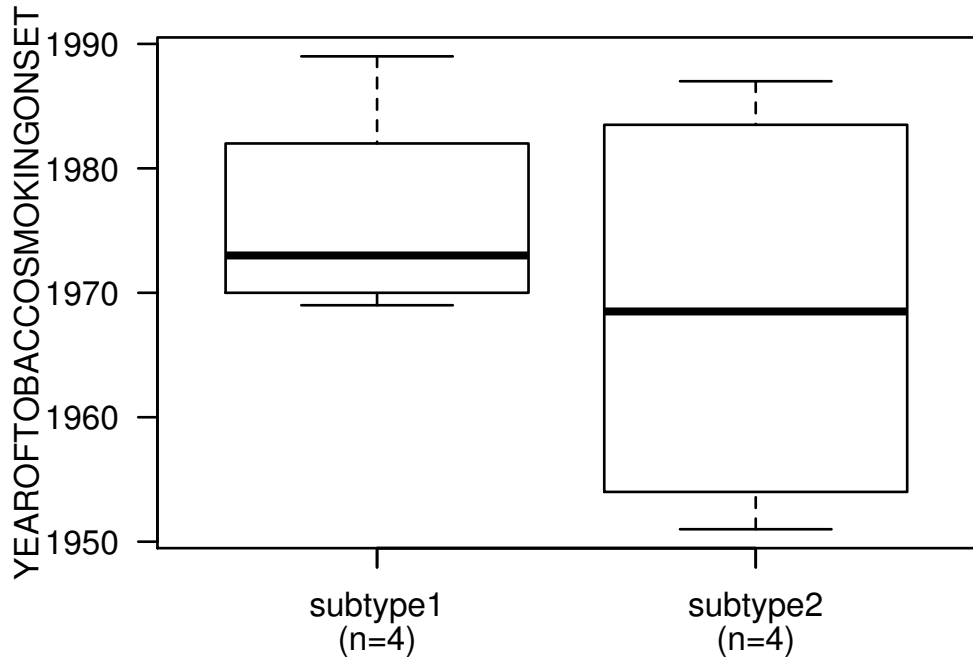

YEAROFTOBACCO SMOKING ONSET

T-test P = 0.497