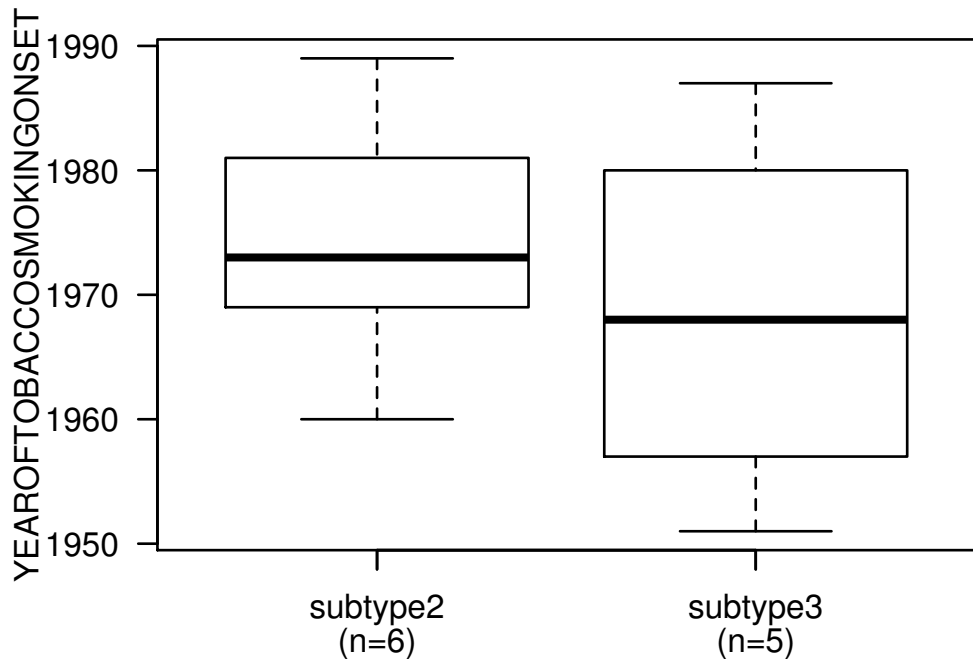

YEAROFTOBACCO SMOKING ONSET

T-test P = 0.505