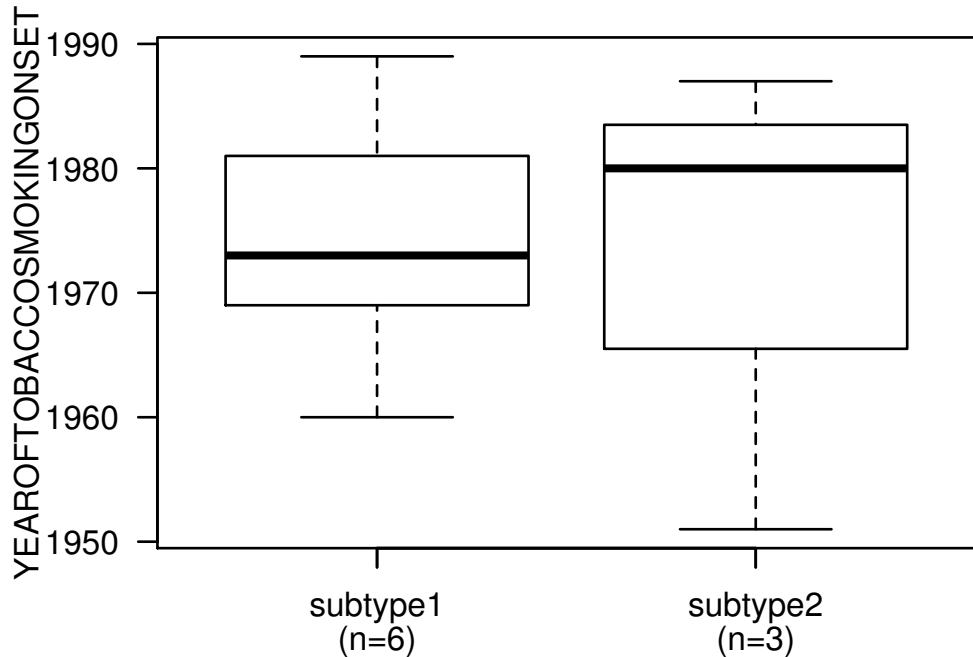

YEAROFTOBACCO SMOKING ONSET

T-test P = 0.908