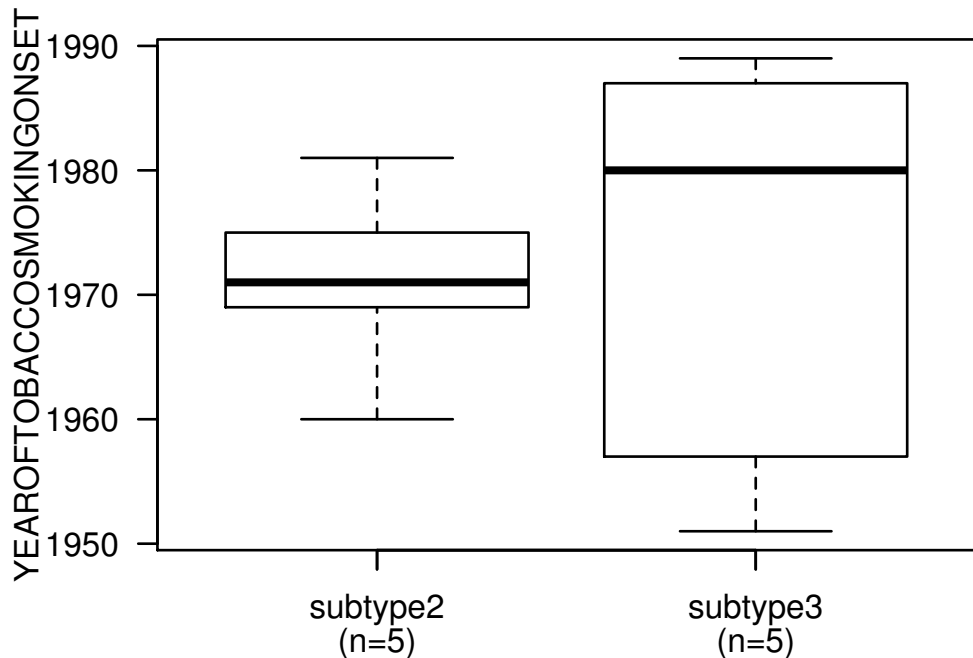

YEAROFTOBACCO SMOKING ONSET

T-test P = 0.859