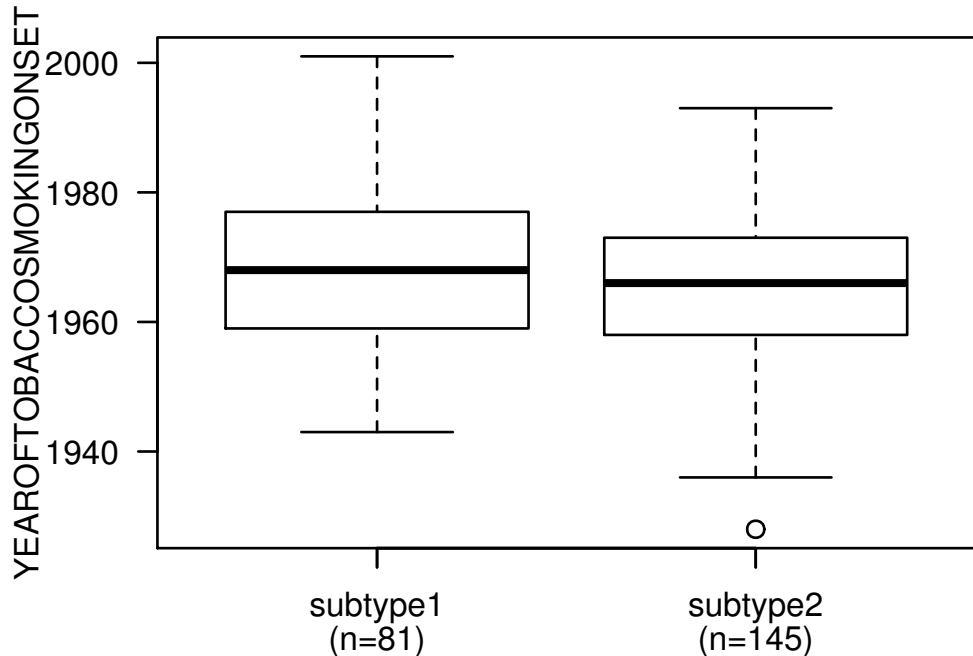

YEAROFTOBACCO SMOKING ONSET

T-test P = 0.0633