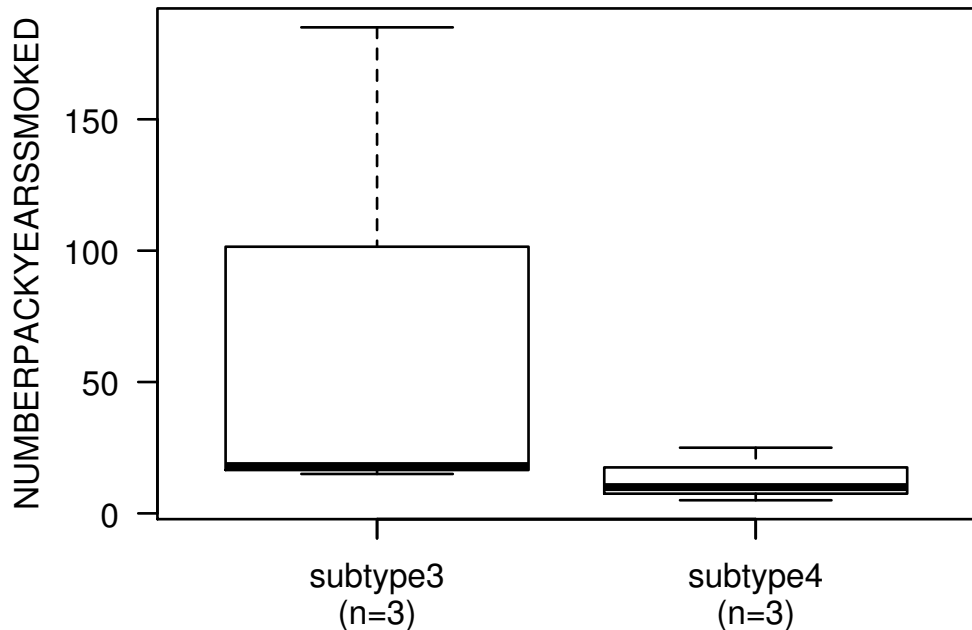

NUMBERPACKYEARSSMOKED

T-test P = 0.402