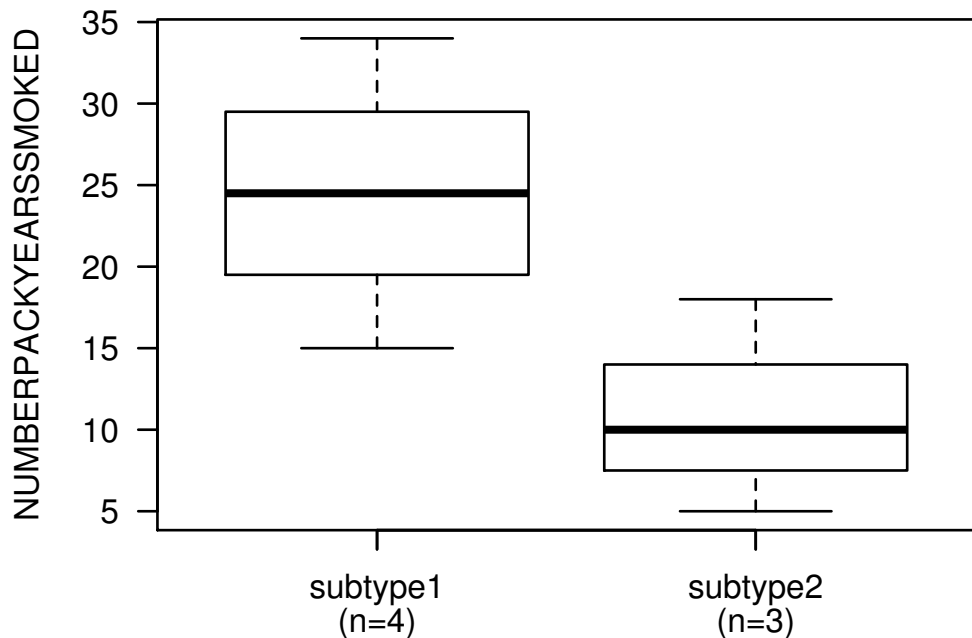

NUMBERPACKYEARSSMOKED

T-test P = 0.0568