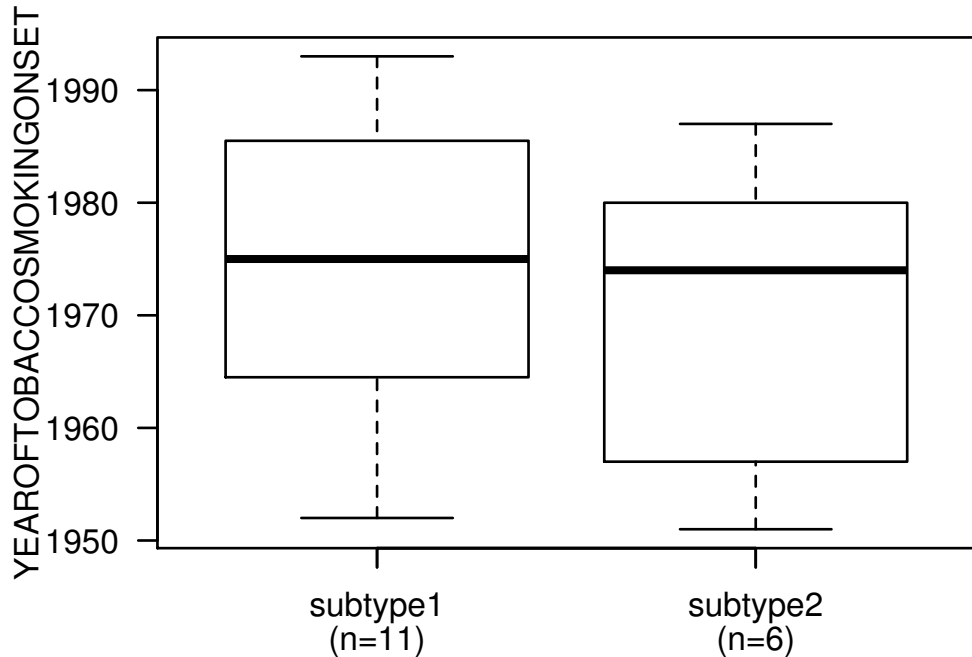

YEAROFTOBACCO SMOKING ONSET

T-test P = 0.597