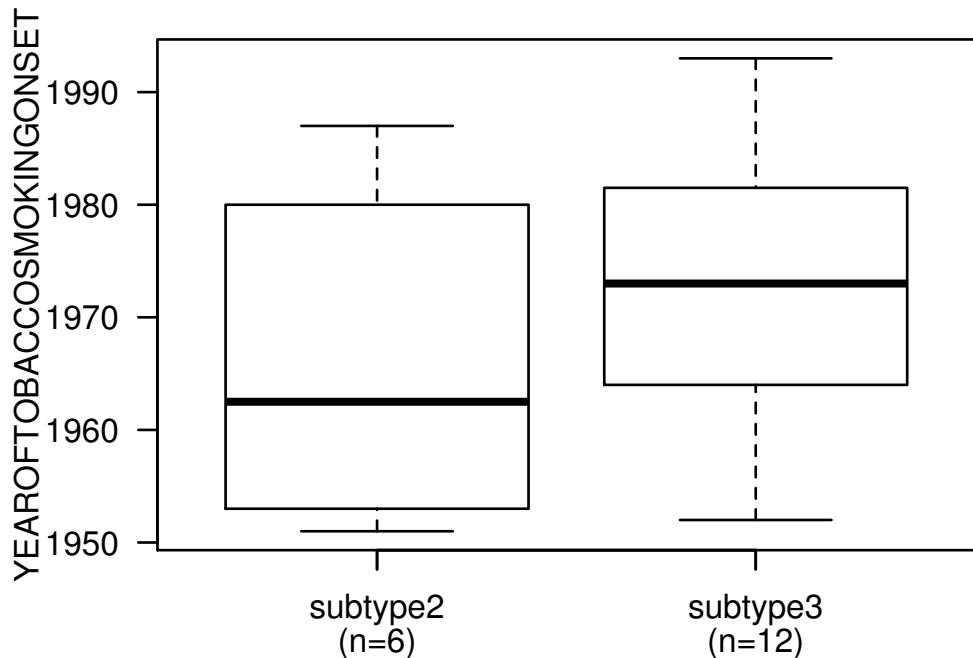

YEAROFTOBACCO SMOKING ONSET

T-test P = 0.343