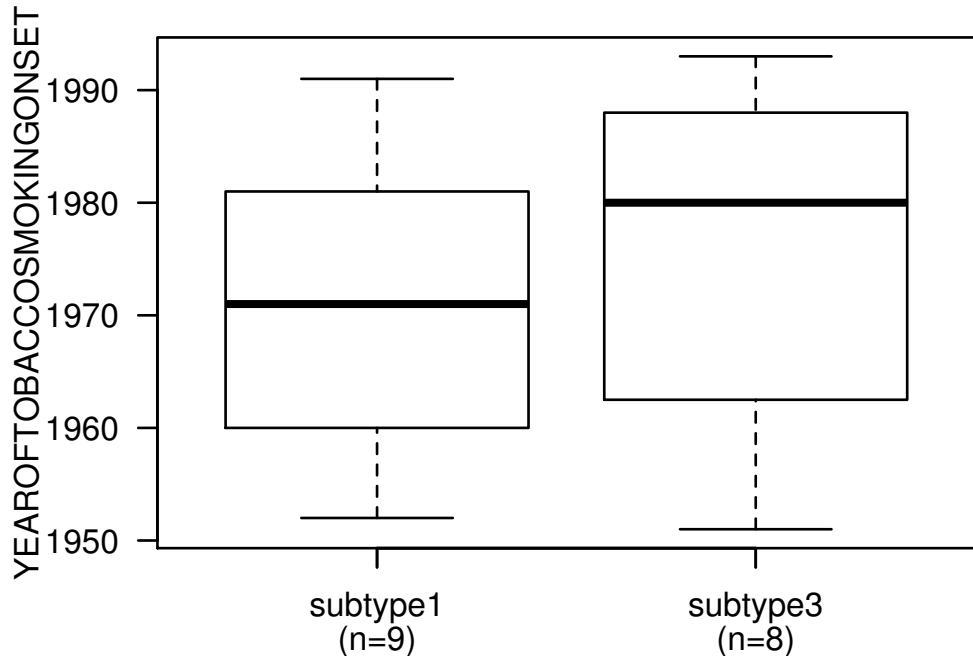

# YEAROFTOBACCO SMOKING ONSET

T-test P = 0.497