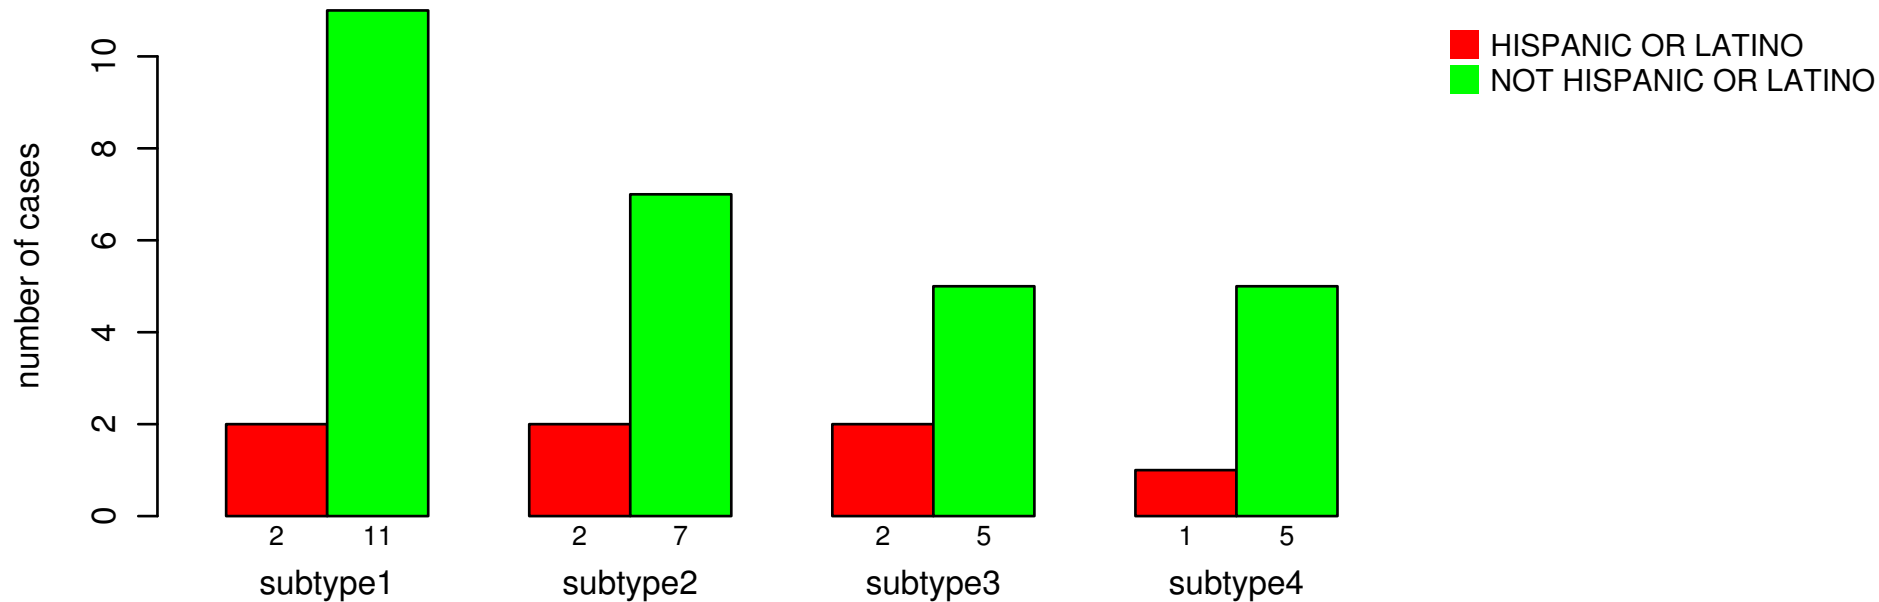

ETHNICITY

Fisher's exact test P = 0.937