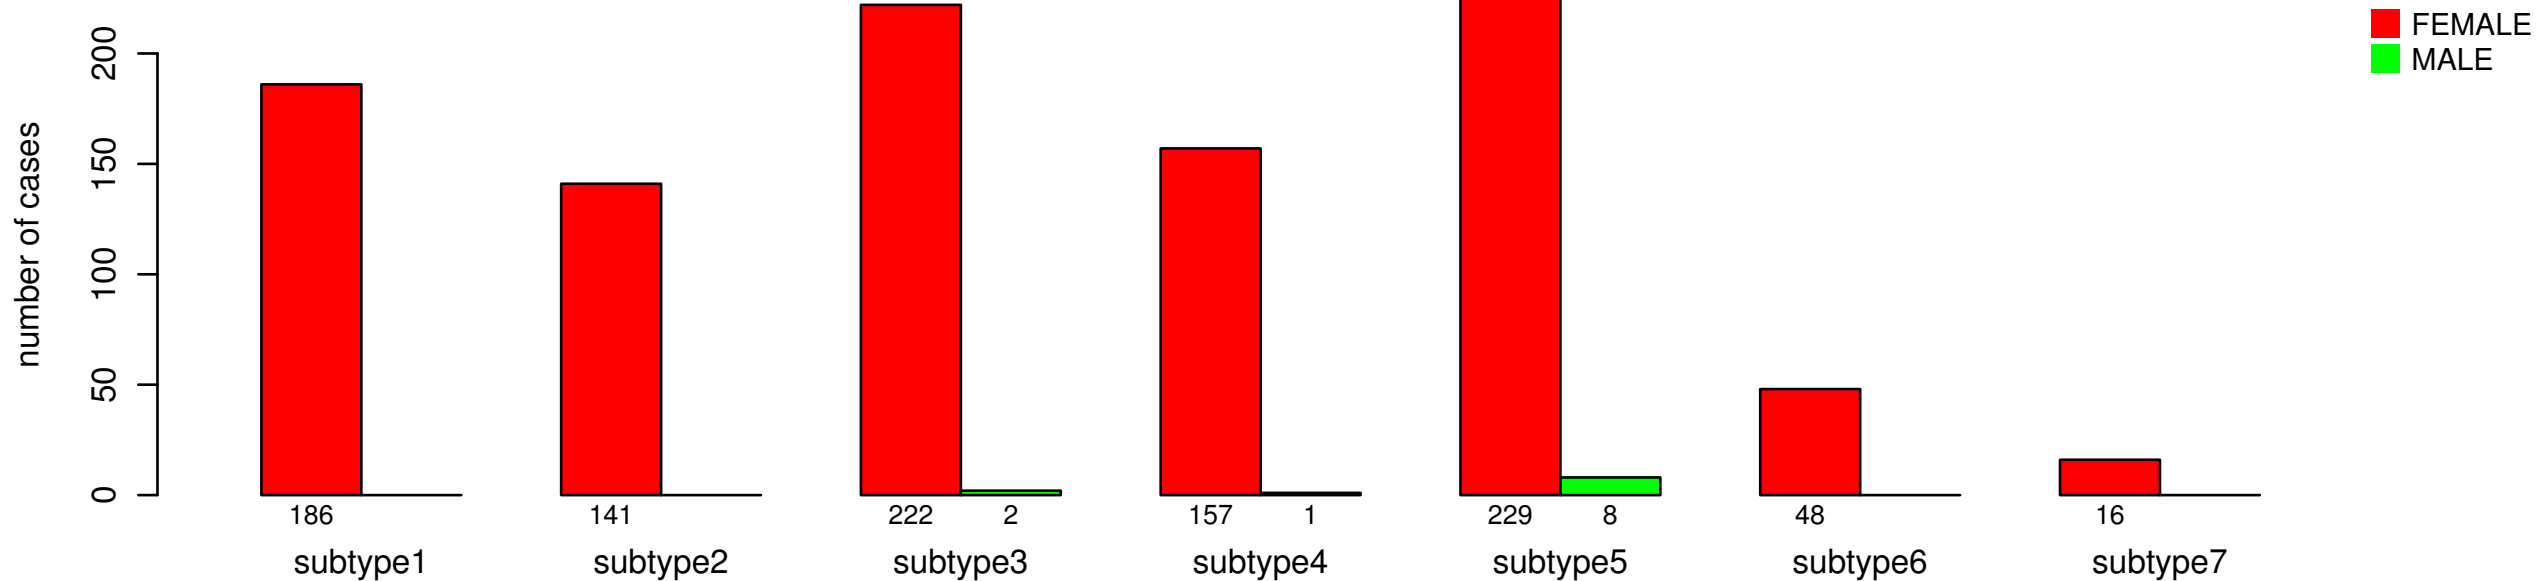

# GENDER

Fisher's exact test P = 0.0388