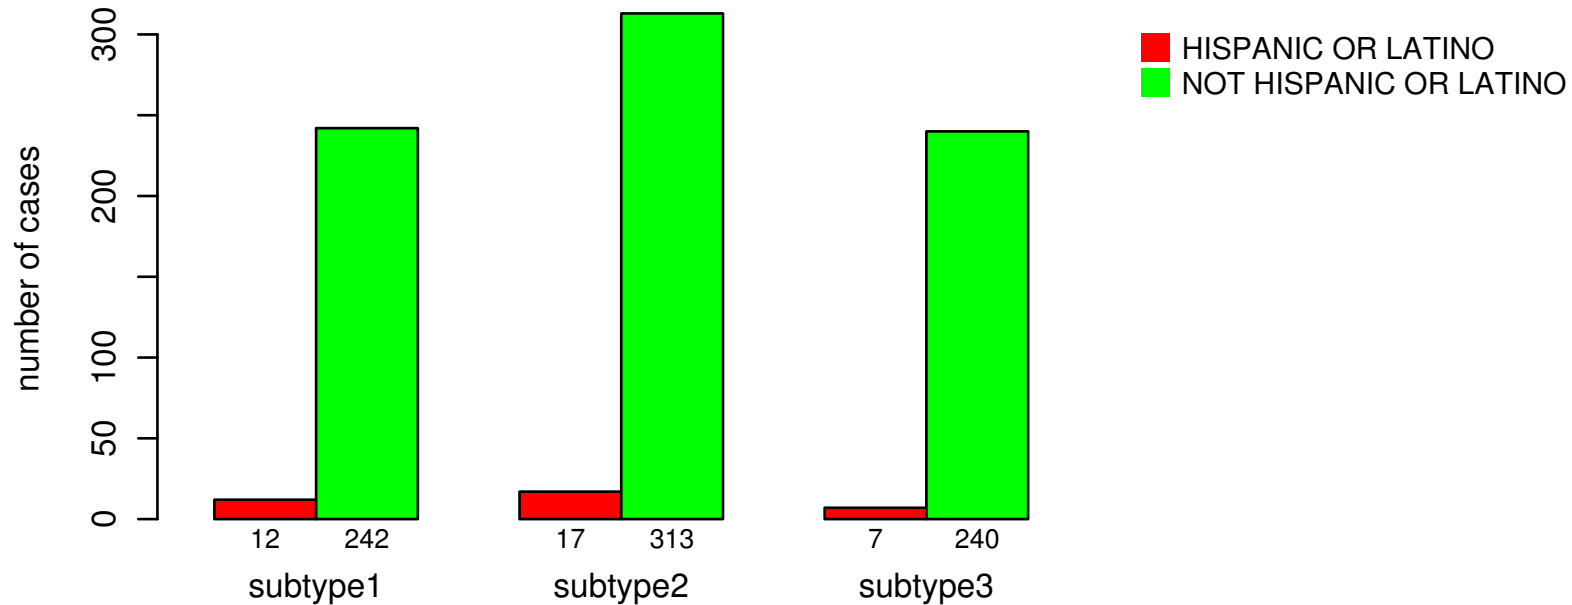

ETHNICITY

Fisher's exact test P = 0.371