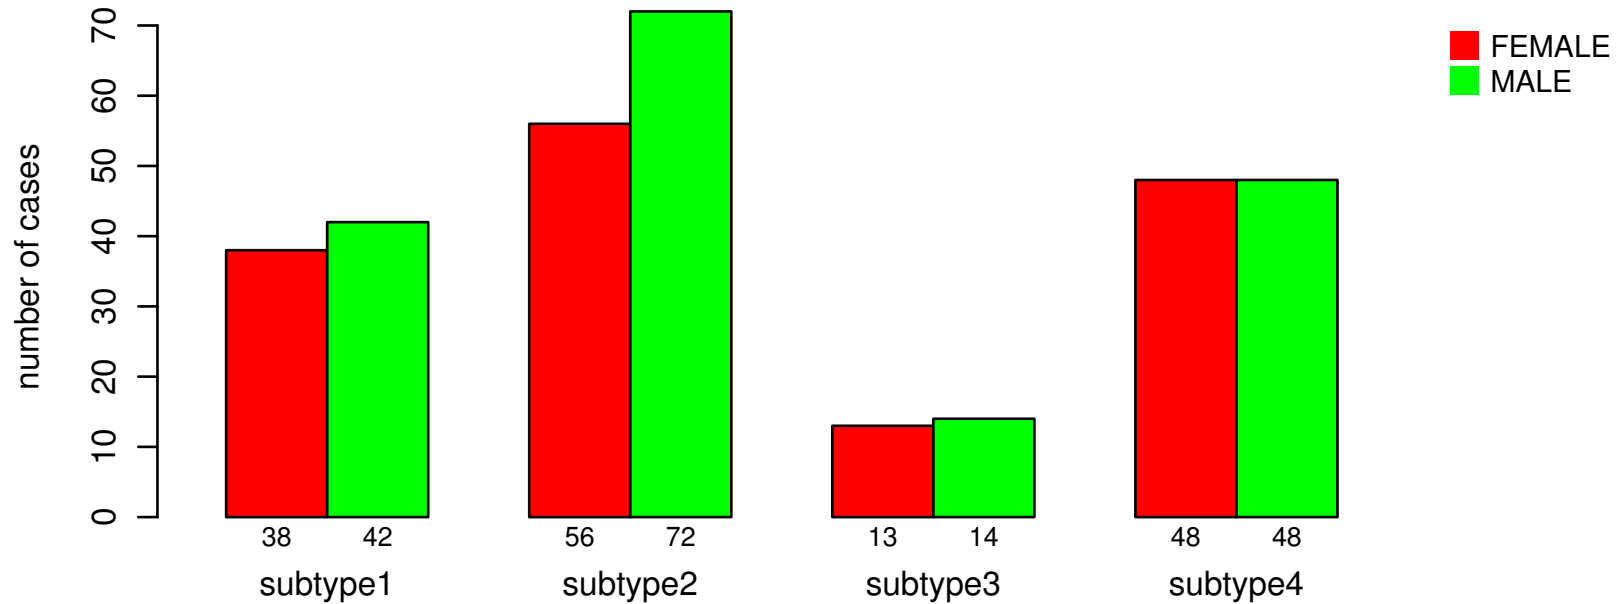

# GENDER

Fisher's exact test P = 0.826