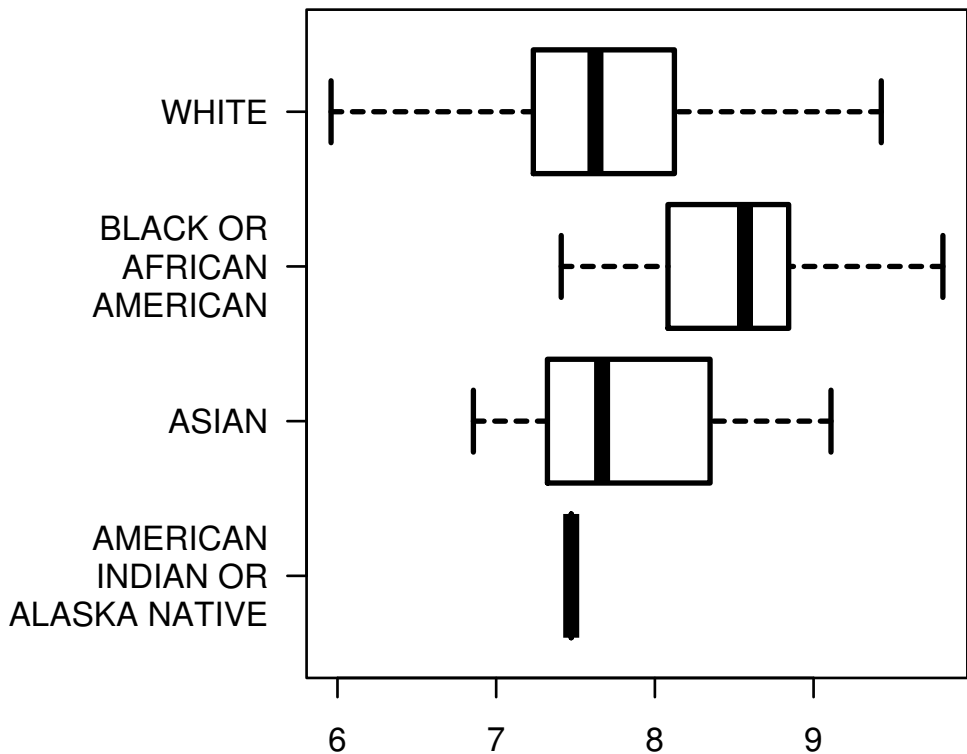

NOTCH2NL|388677

RACE

log2-EXPR
Kruskal-Wallis P = 7.03e-08