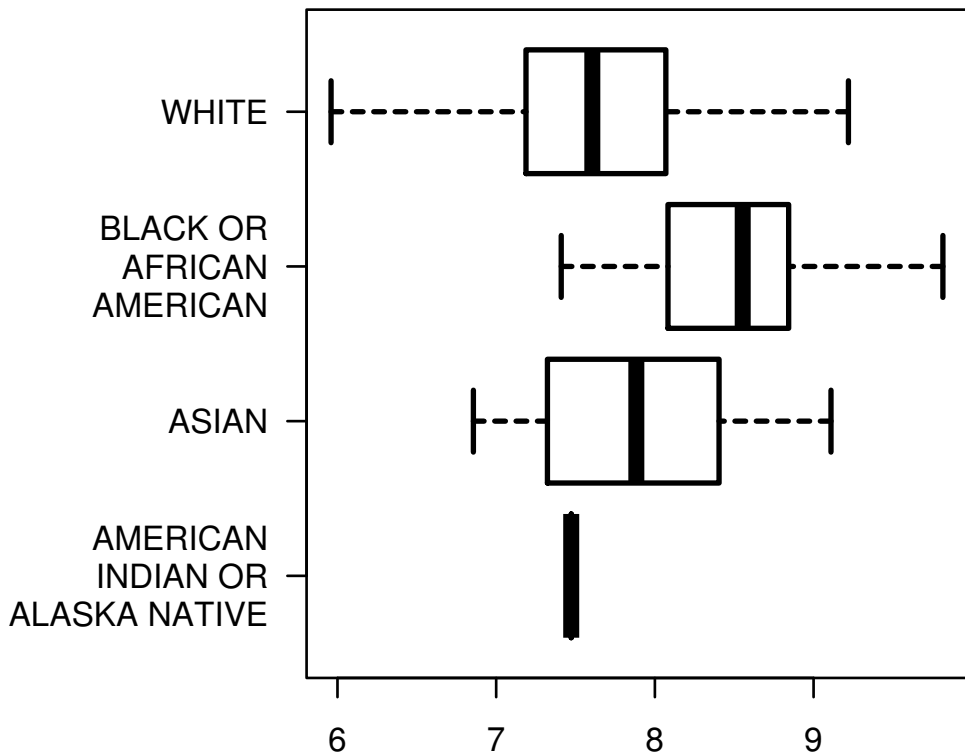

# NOTCH2NL|388677

RACE

log<sub>2</sub>-EXPR

Kruskal-Wallis P = 1.88e-09