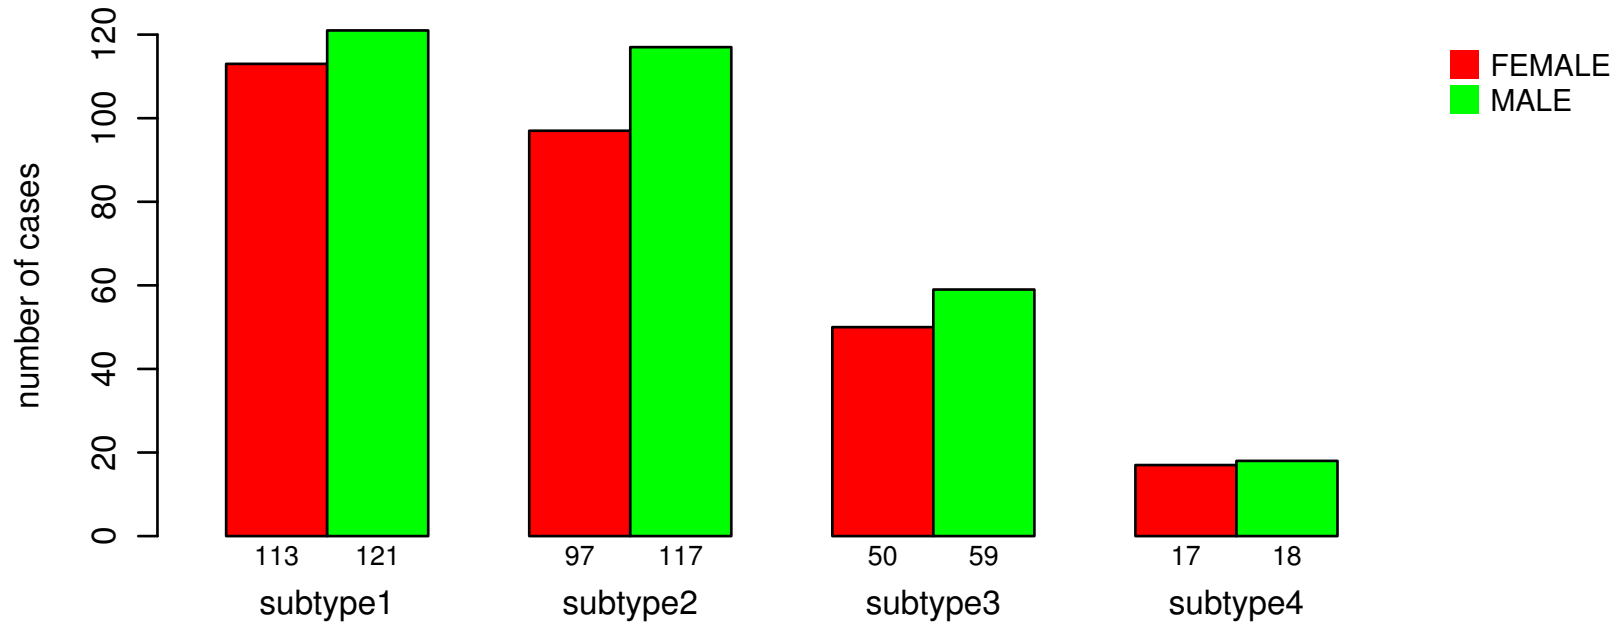

# GENDER

Fisher's exact test P = 0.921