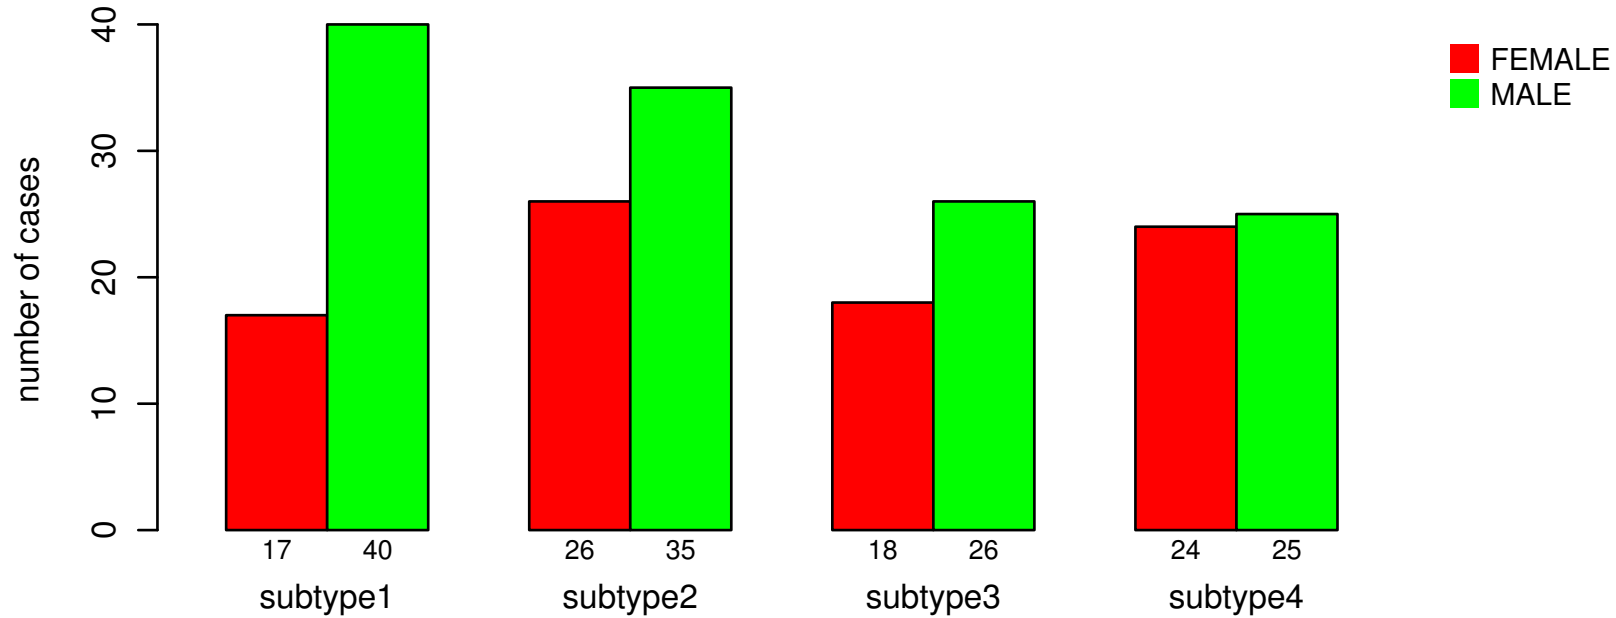

# GENDER

Fisher's exact test P = 0.231