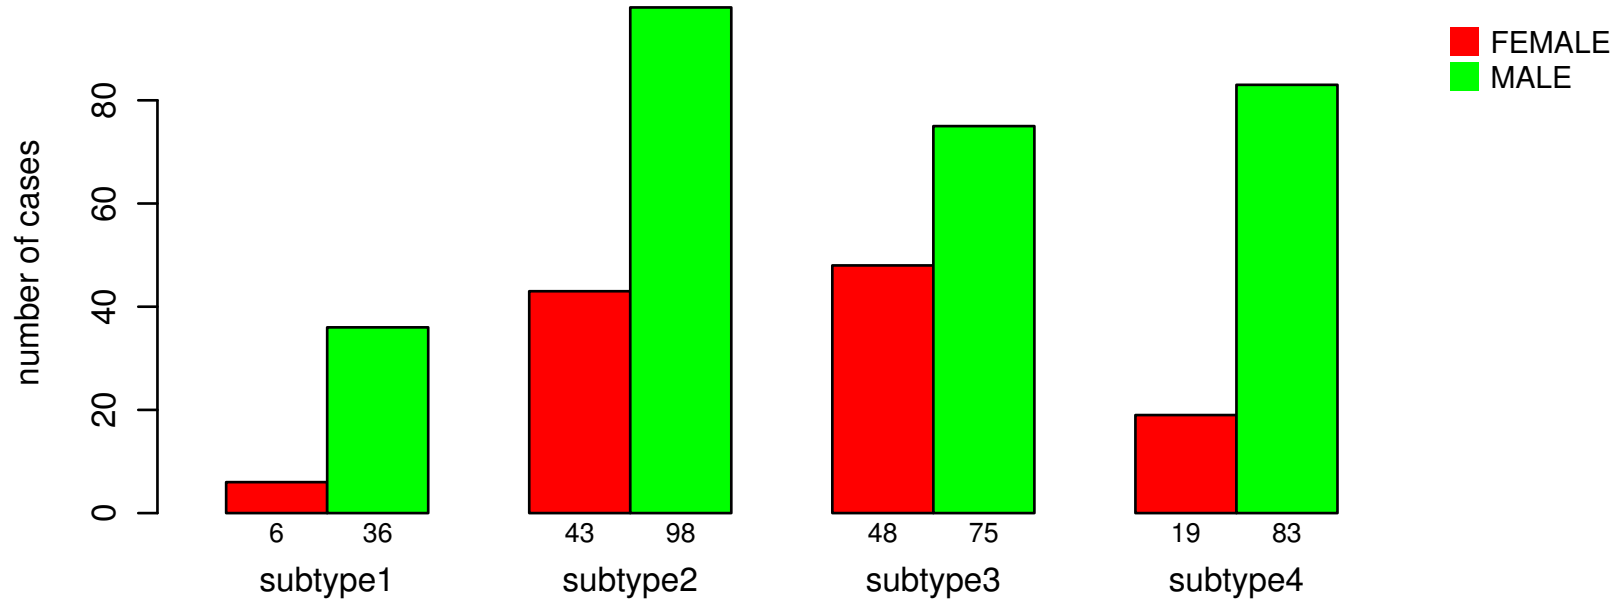

# GENDER

Fisher's exact test P = 0.00103