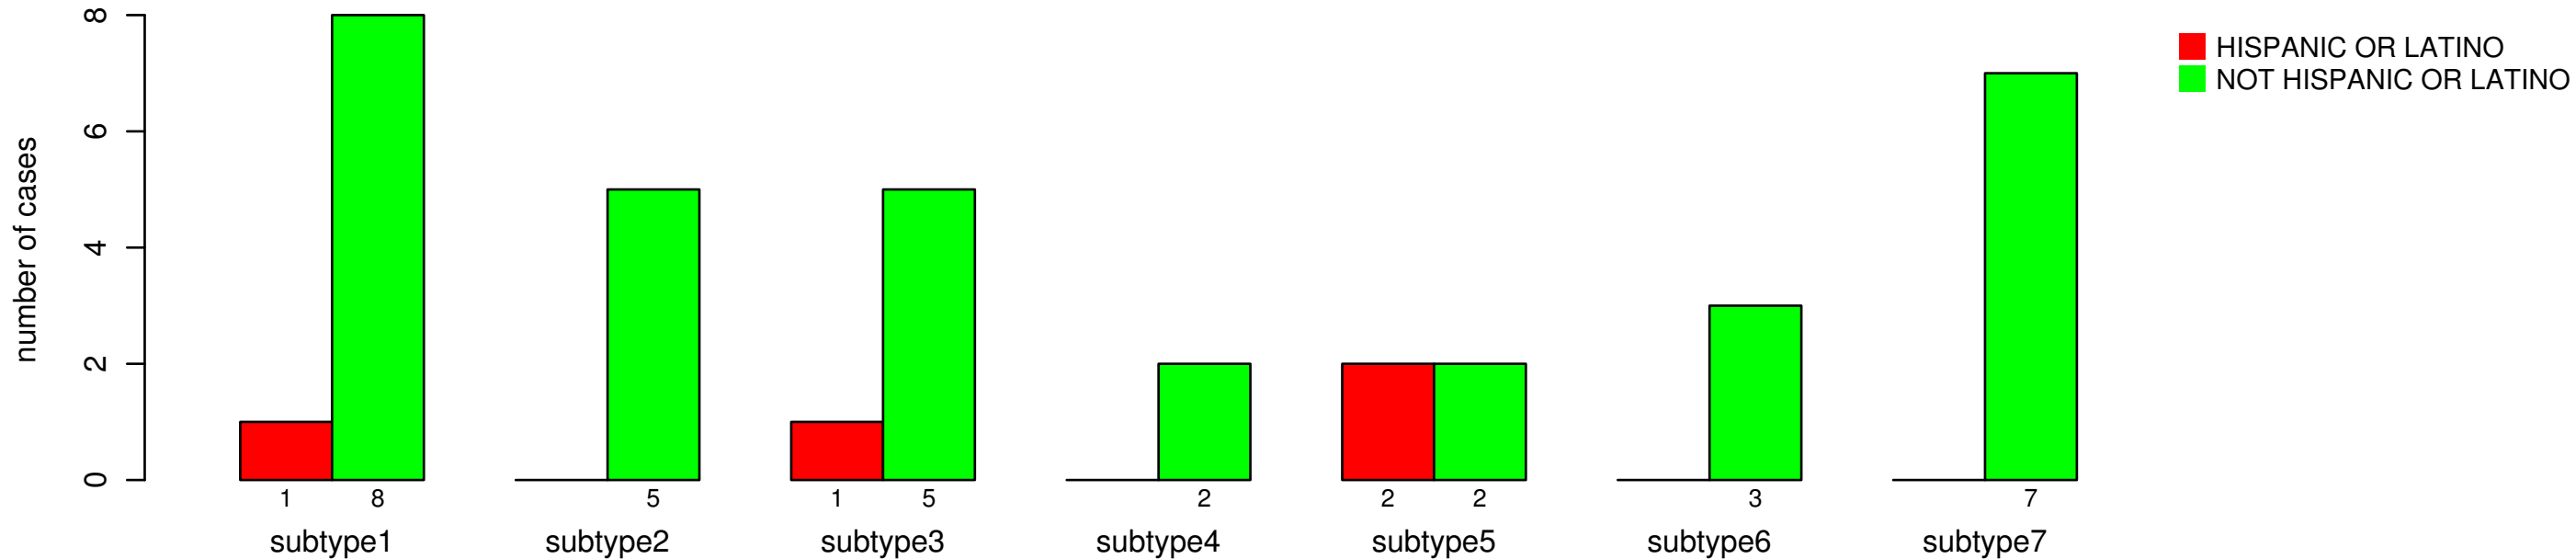

ETHNICITY

Fisher's exact test P = 0.271