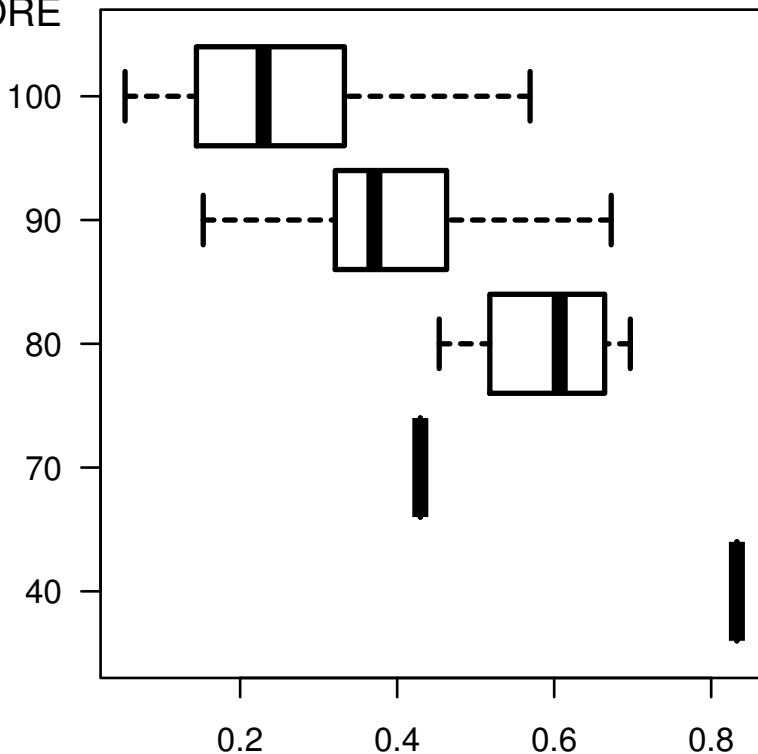

KARNOFSKY
PERFORMANCE
SCORE

NPHP4

log2-EXPR
Spearman.Corr= -0.571, P=7.92e-06