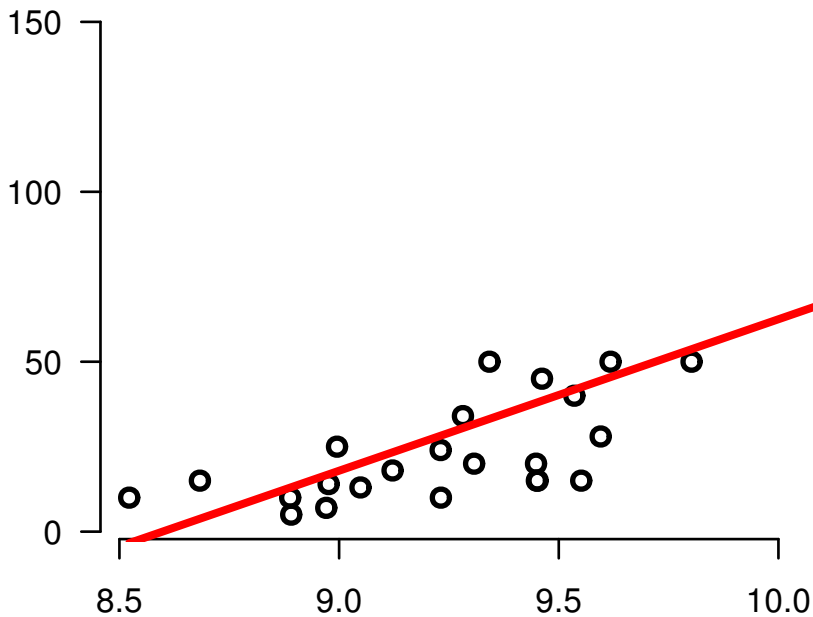

# STK4|6789

NUMBERPACKYEARSSMOKED

log2-EXPR  
Spearman.Corr= 0.764, P=8.78e-06