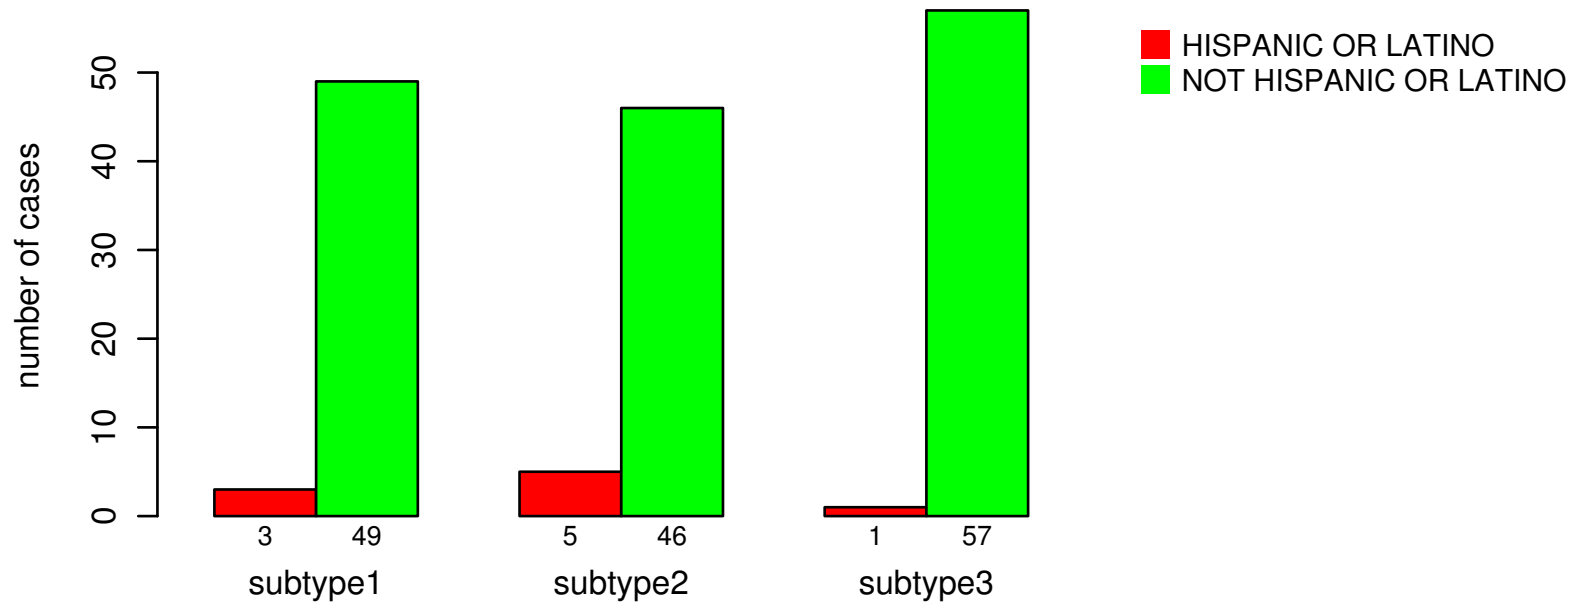

ETHNICITY

Fisher's exact test P = 0.171