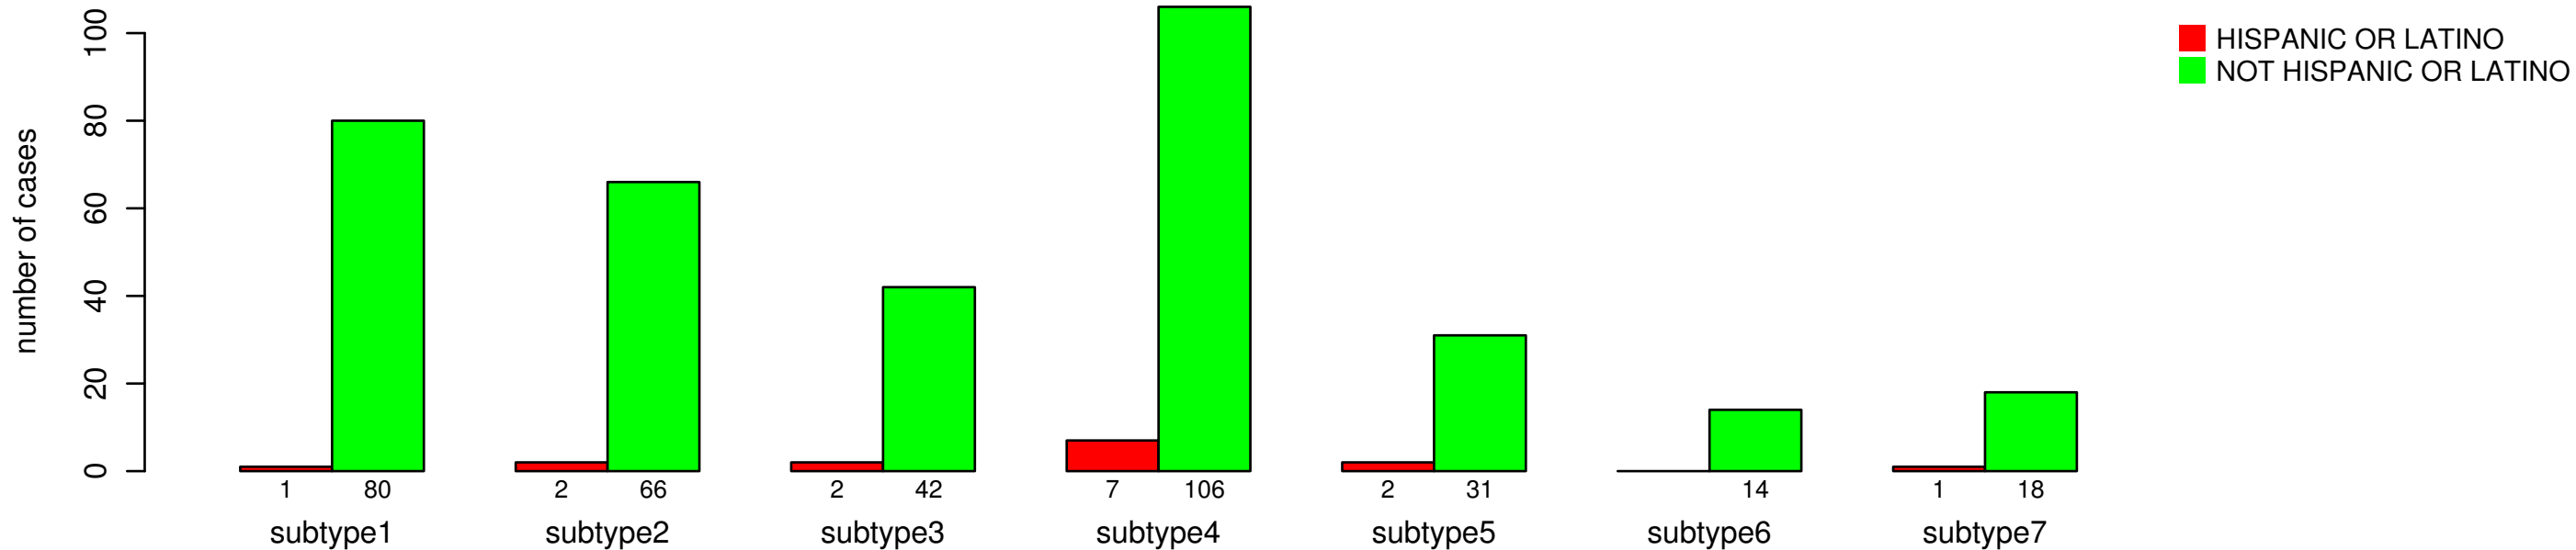

ETHNICITY

Fisher's exact test P = 0.573