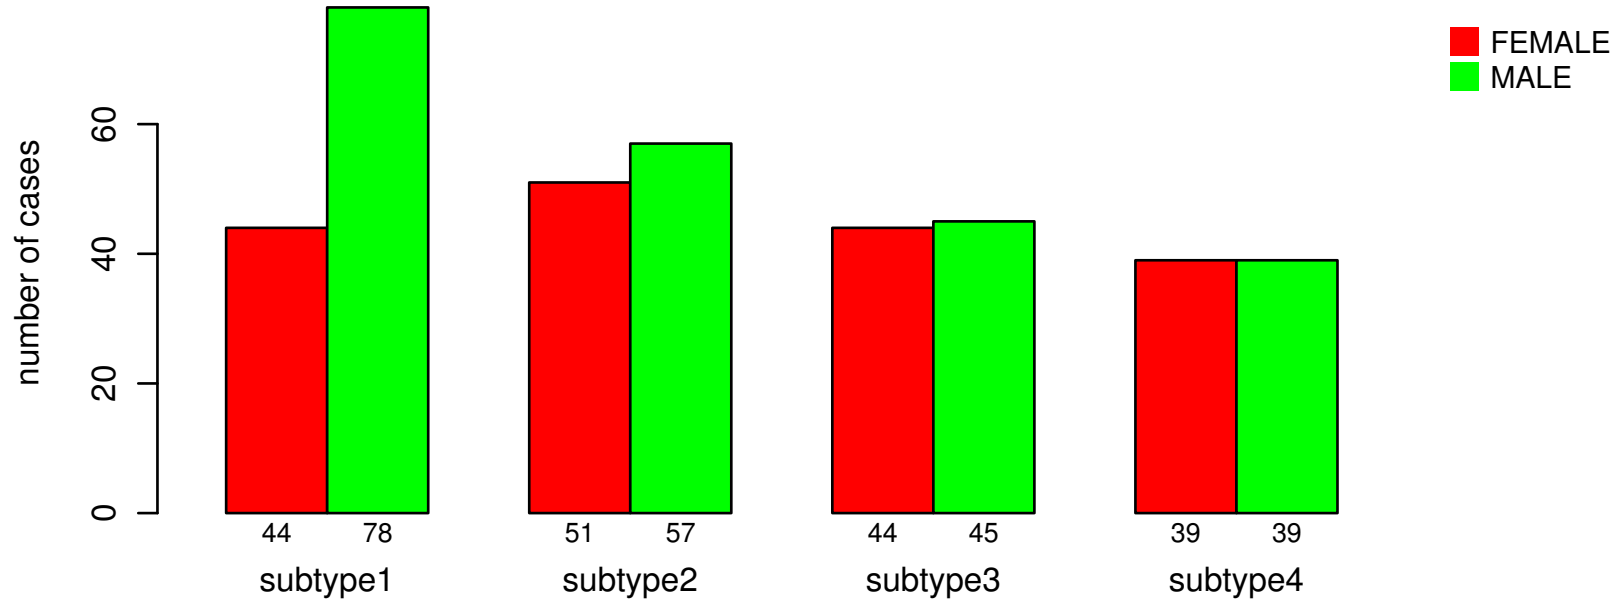

# GENDER

Fisher's exact test P = 0.129