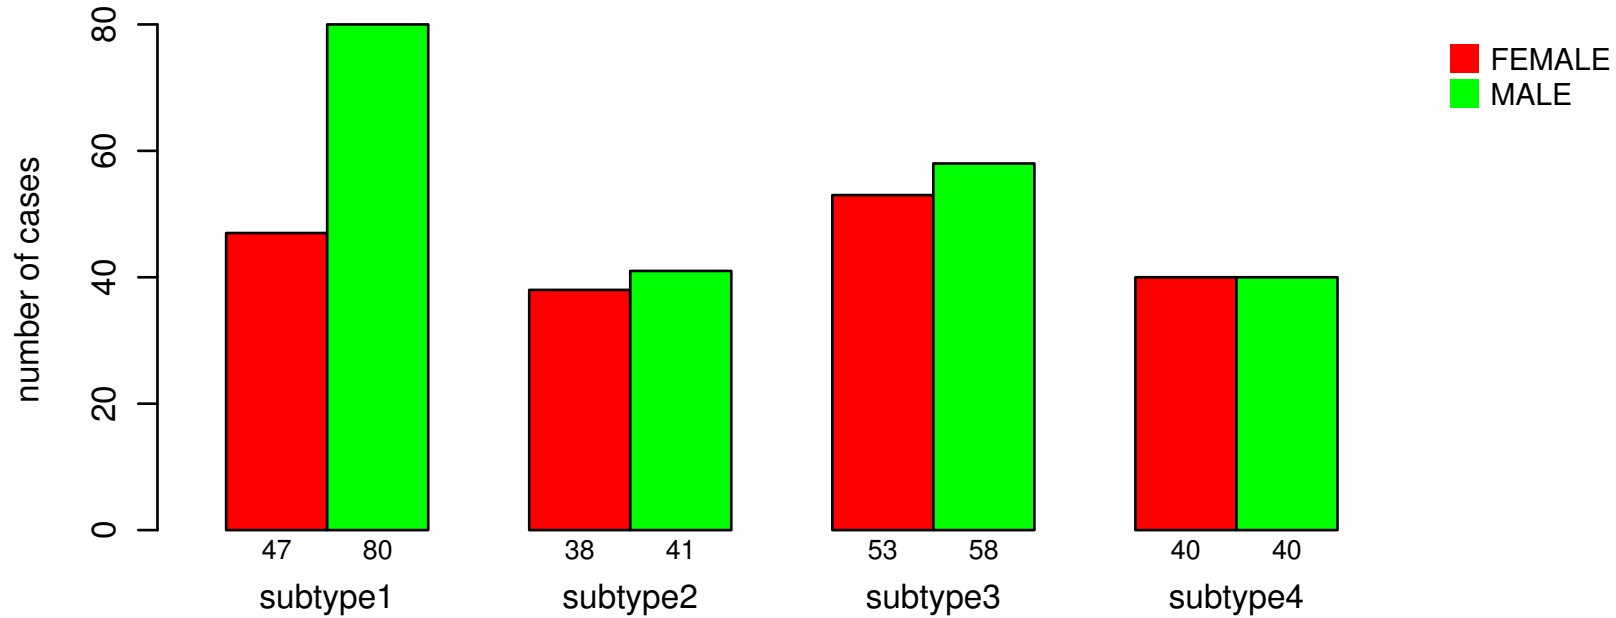

# GENDER

Fisher's exact test P = 0.191