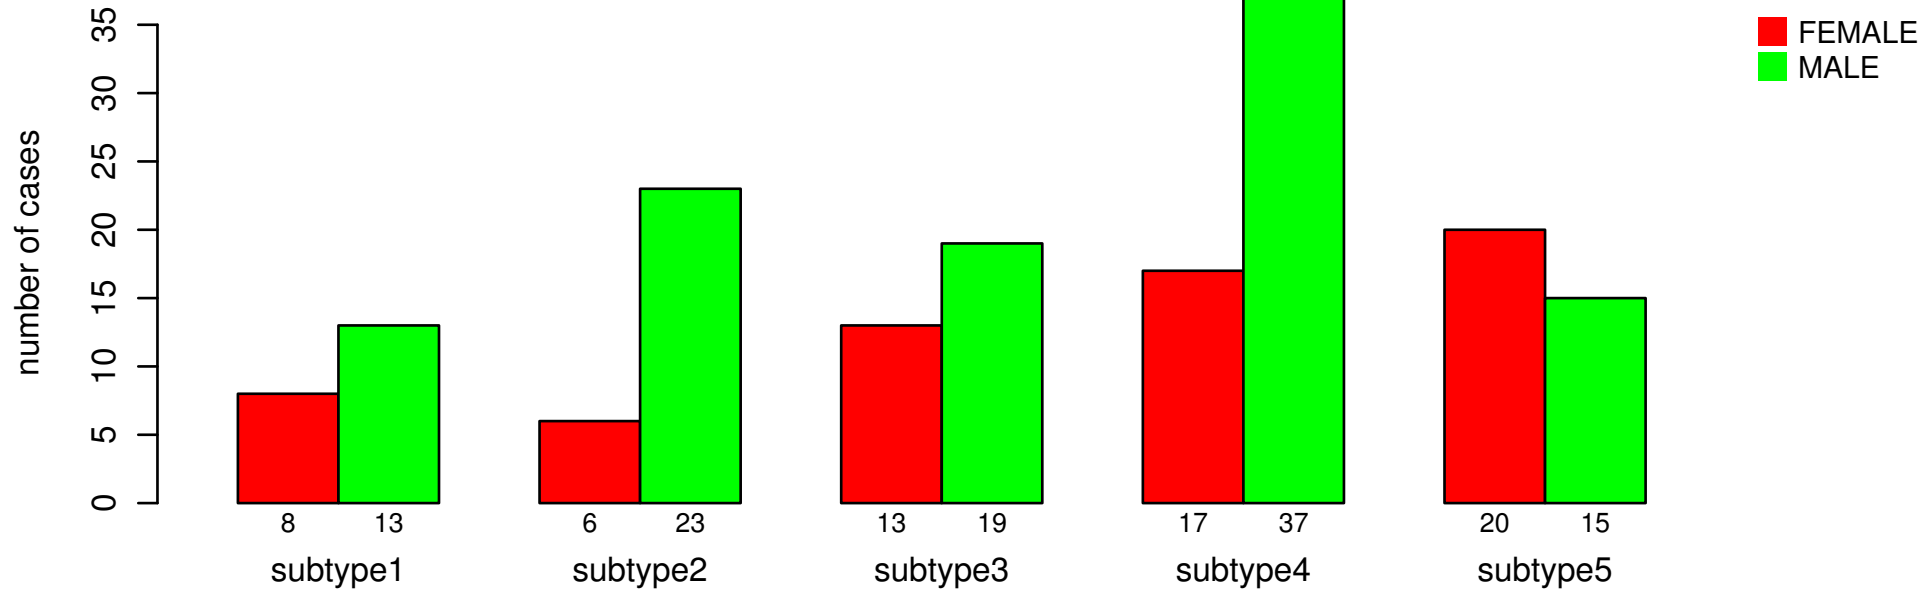

# GENDER

Fisher's exact test P = 0.0387