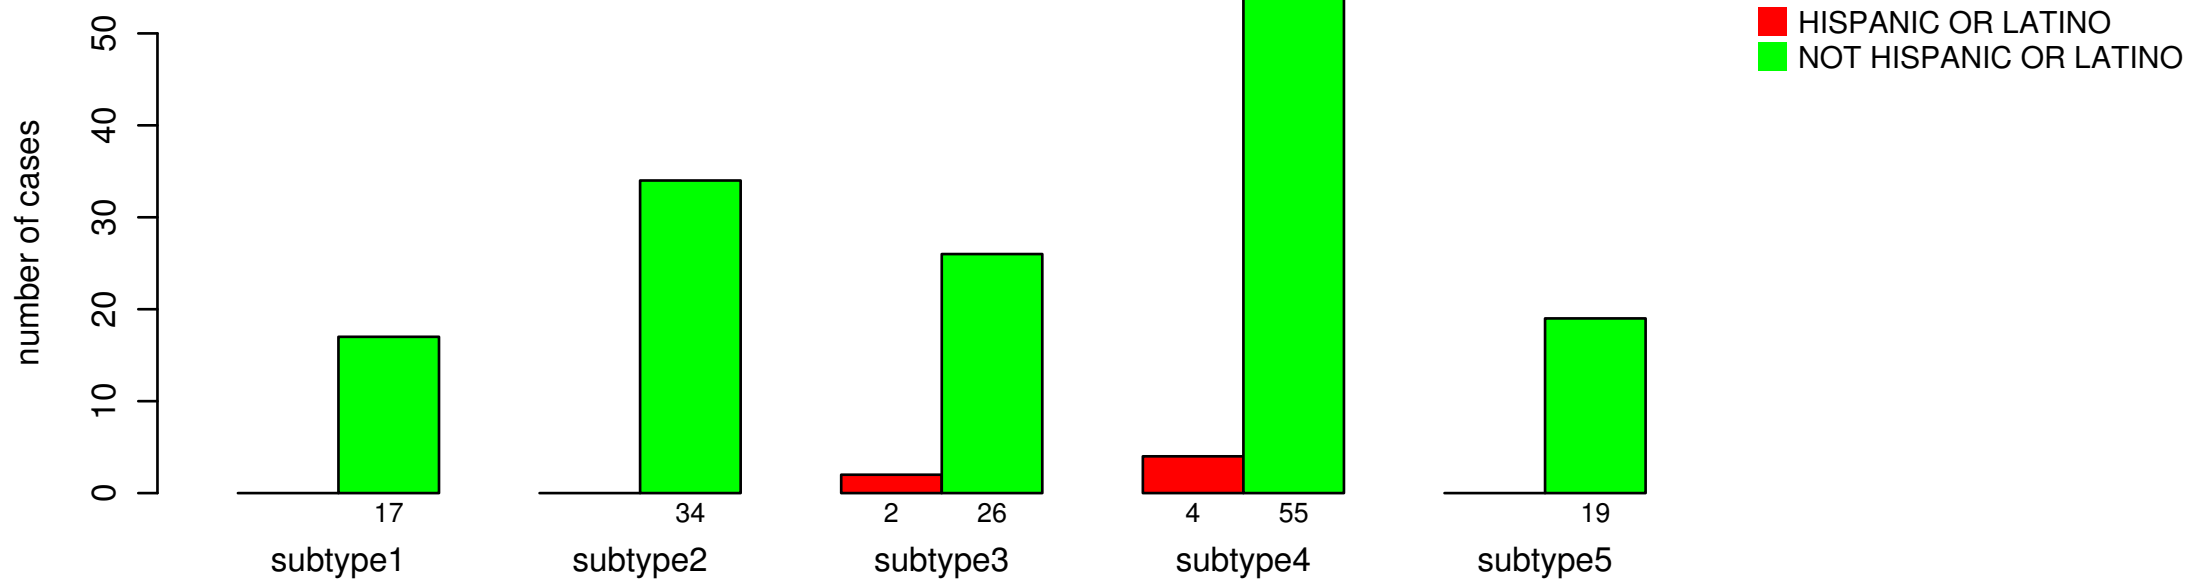

ETHNICITY

Fisher's exact test P = 0.388