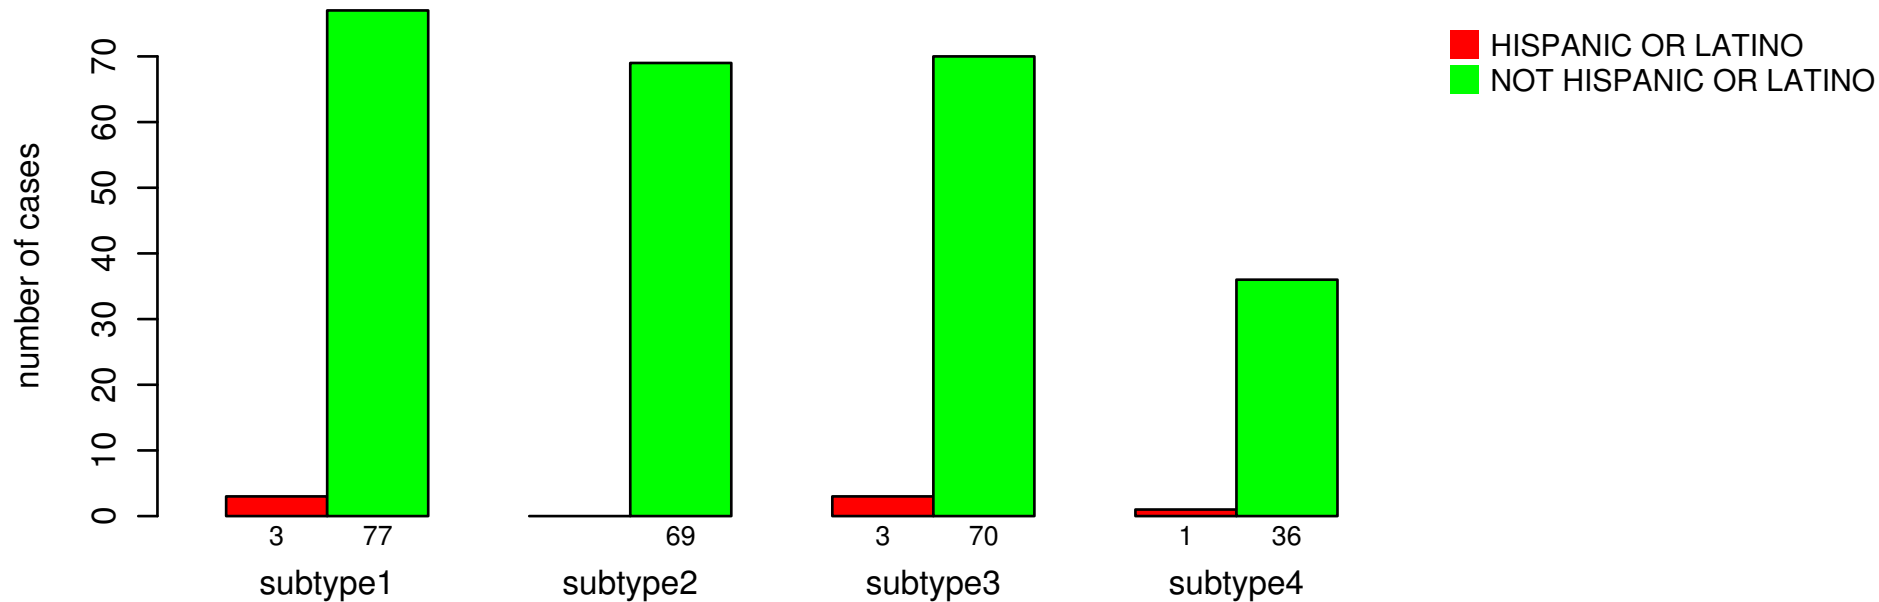

ETHNICITY

Fisher's exact test P = 0.342