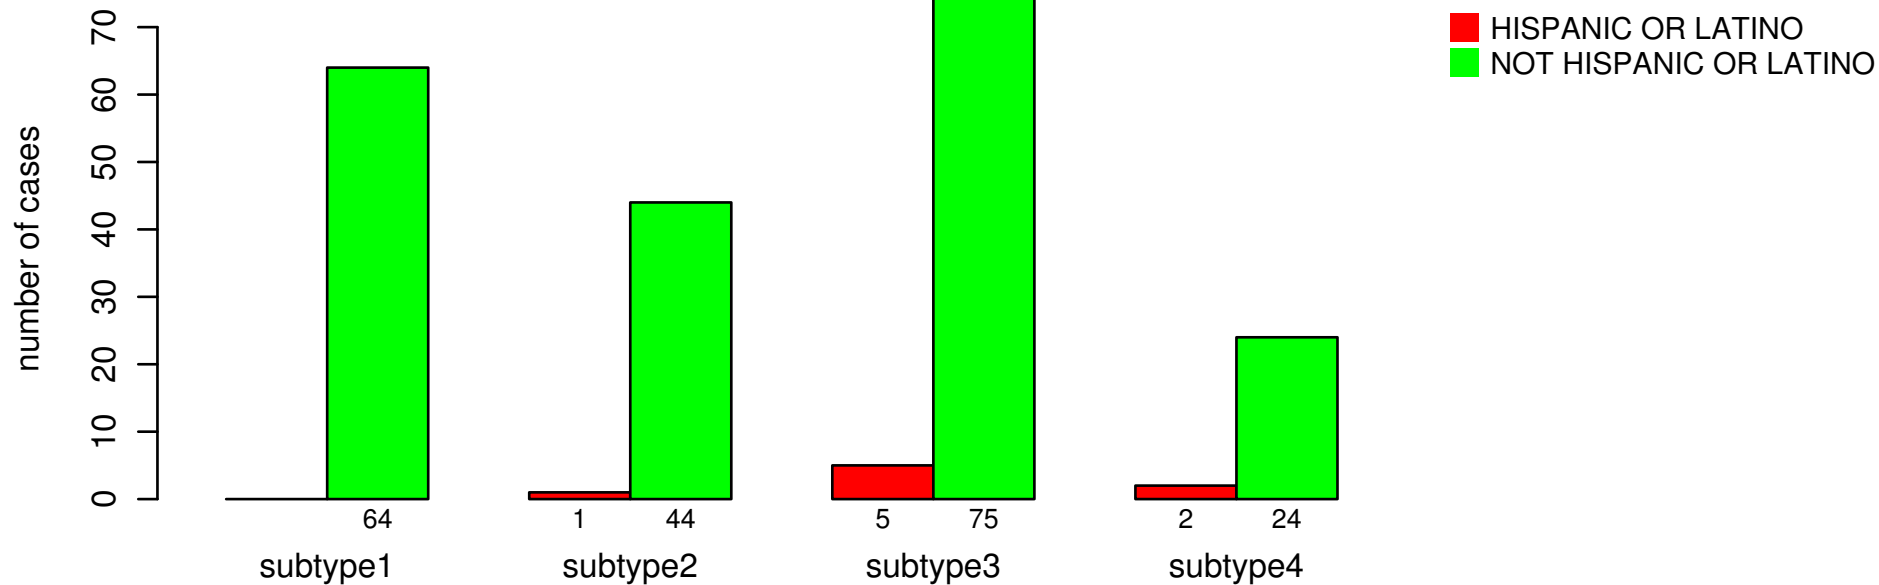

ETHNICITY

Fisher's exact test P = 0.0948