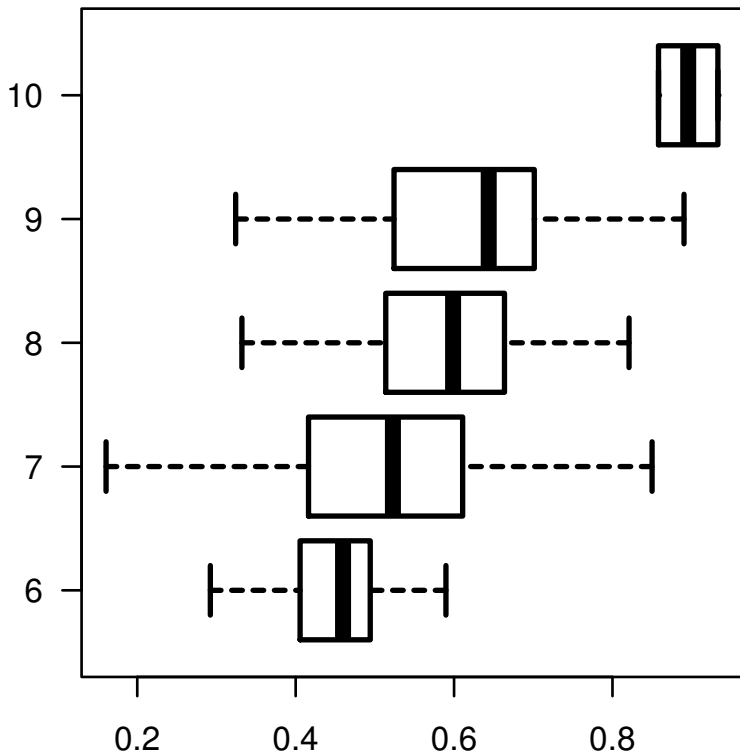

DHX33

GLEASON_SCORE

Spearman.Corr= 0.349, $P=5.35e-09$