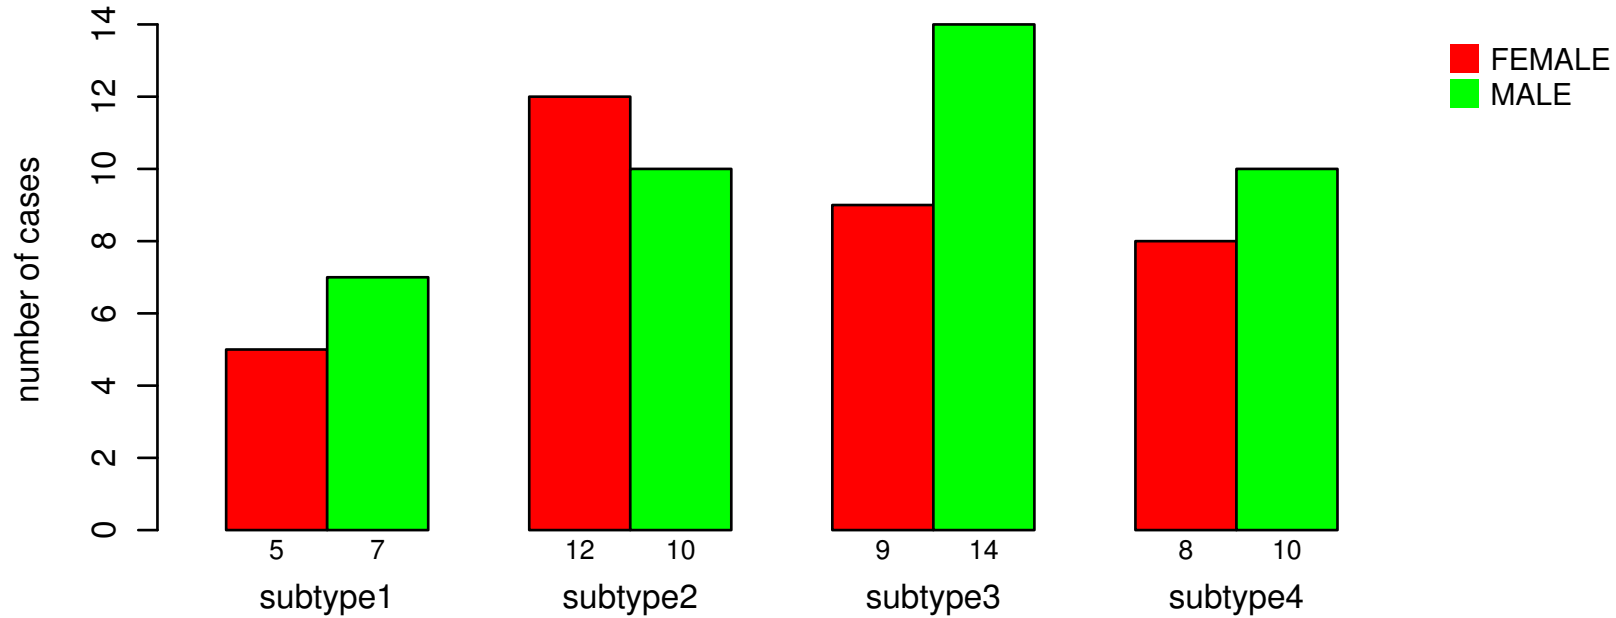

# GENDER

Fisher's exact test P = 0.769