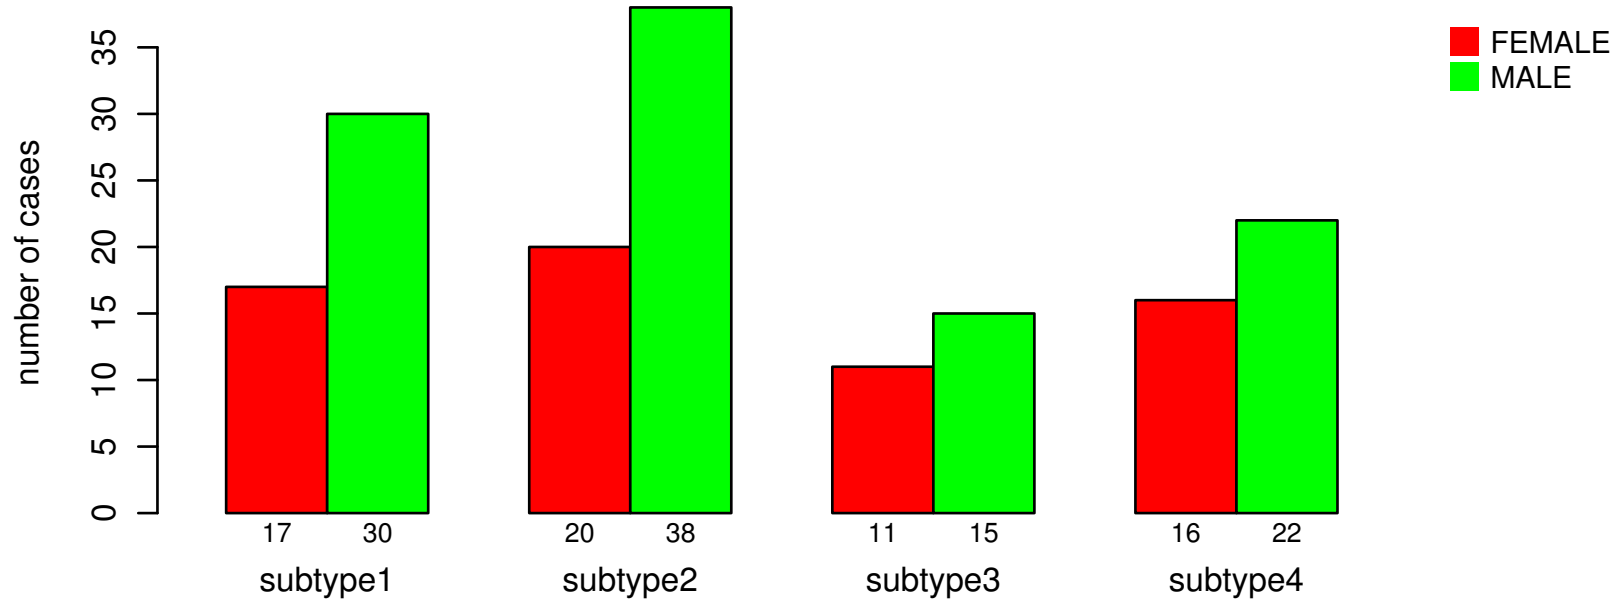

# GENDER

Fisher's exact test P = 0.839