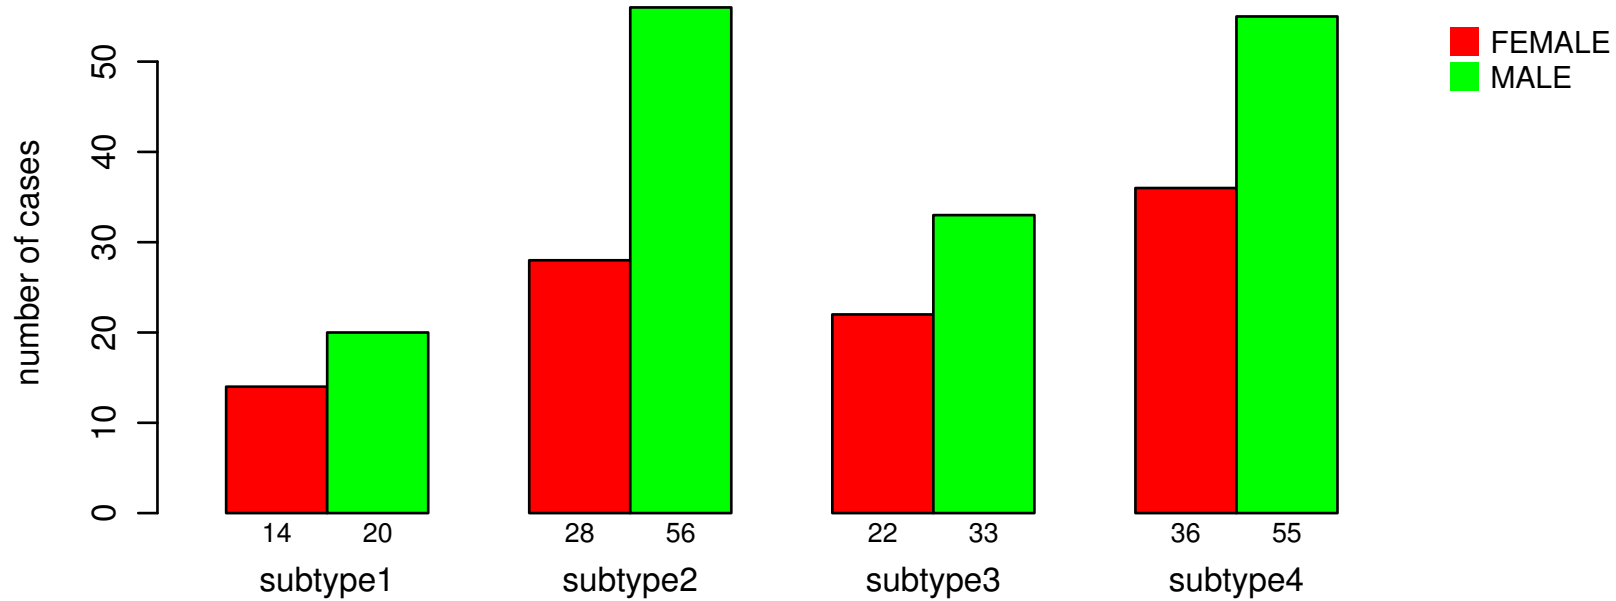

# GENDER

Fisher's exact test P = 0.769