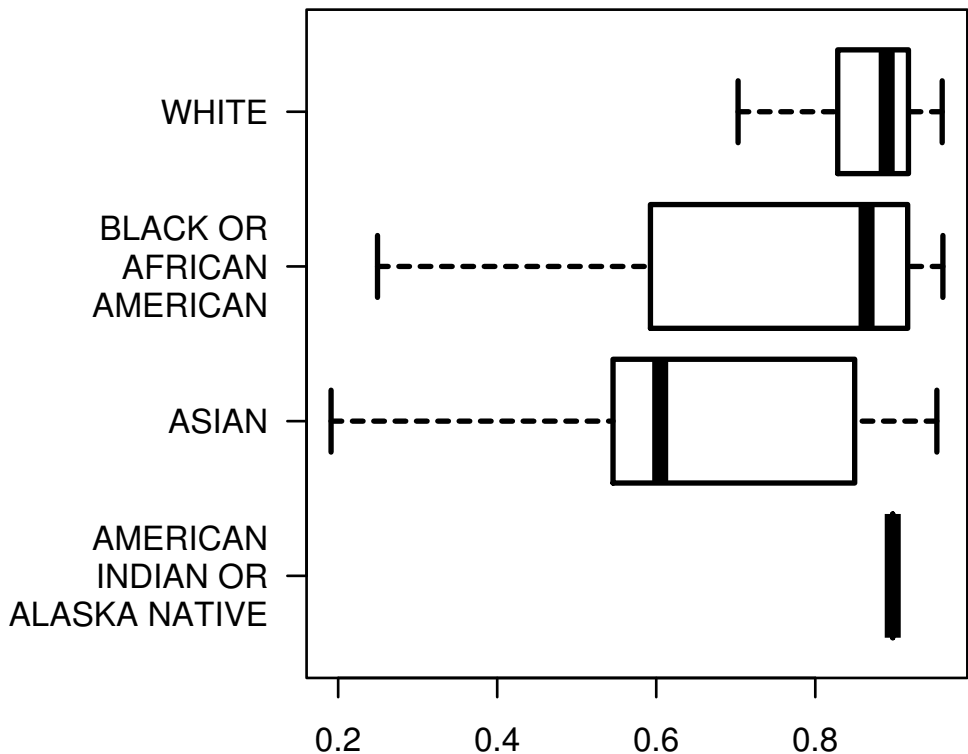

EGOT

RACE

log2-EXPR
Kruskal-Wallis P = 9.38e-08