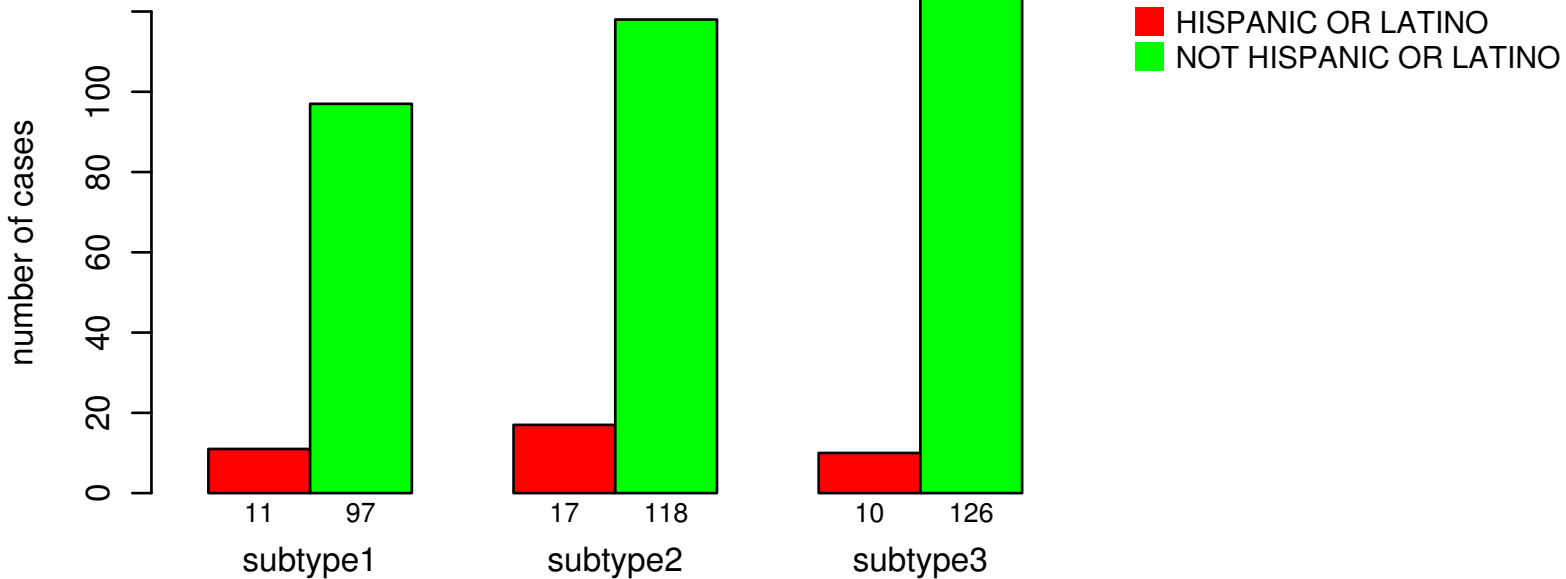

ETHNICITY

Fisher's exact test P = 0.369