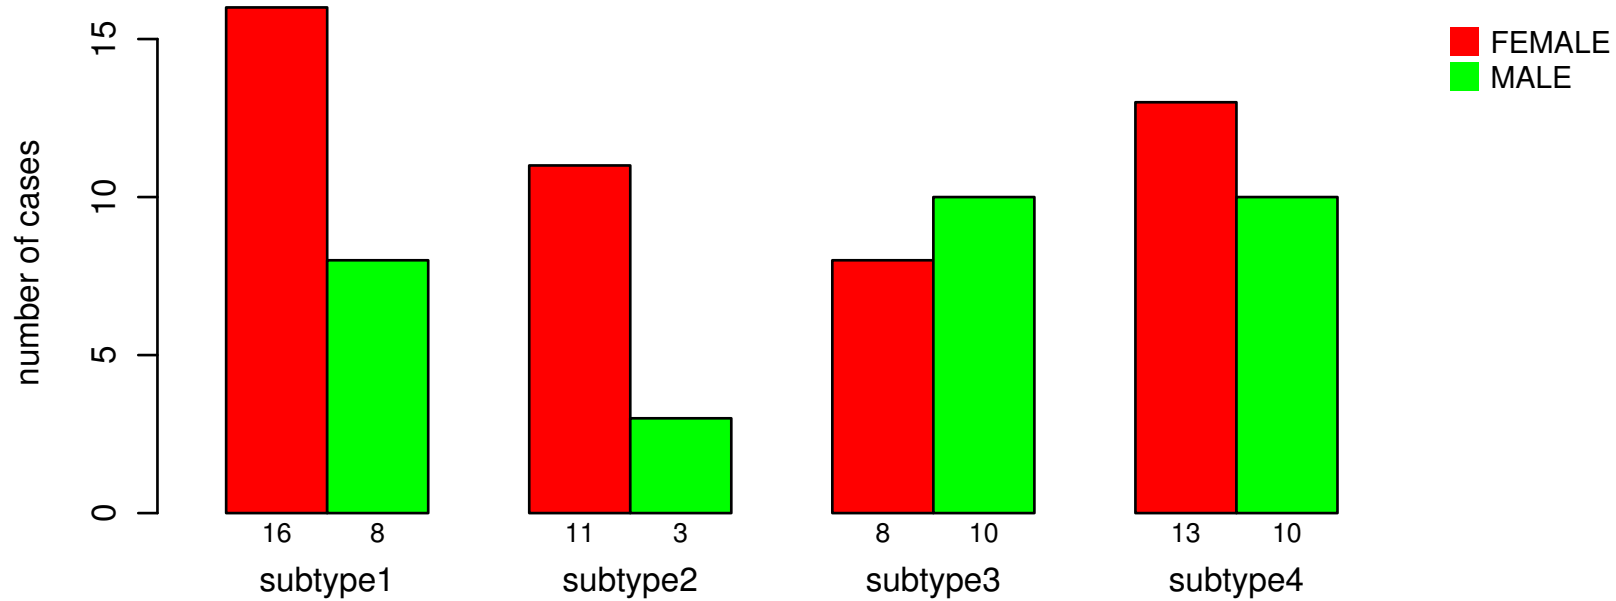

# GENDER

Fisher's exact test P = 0.238