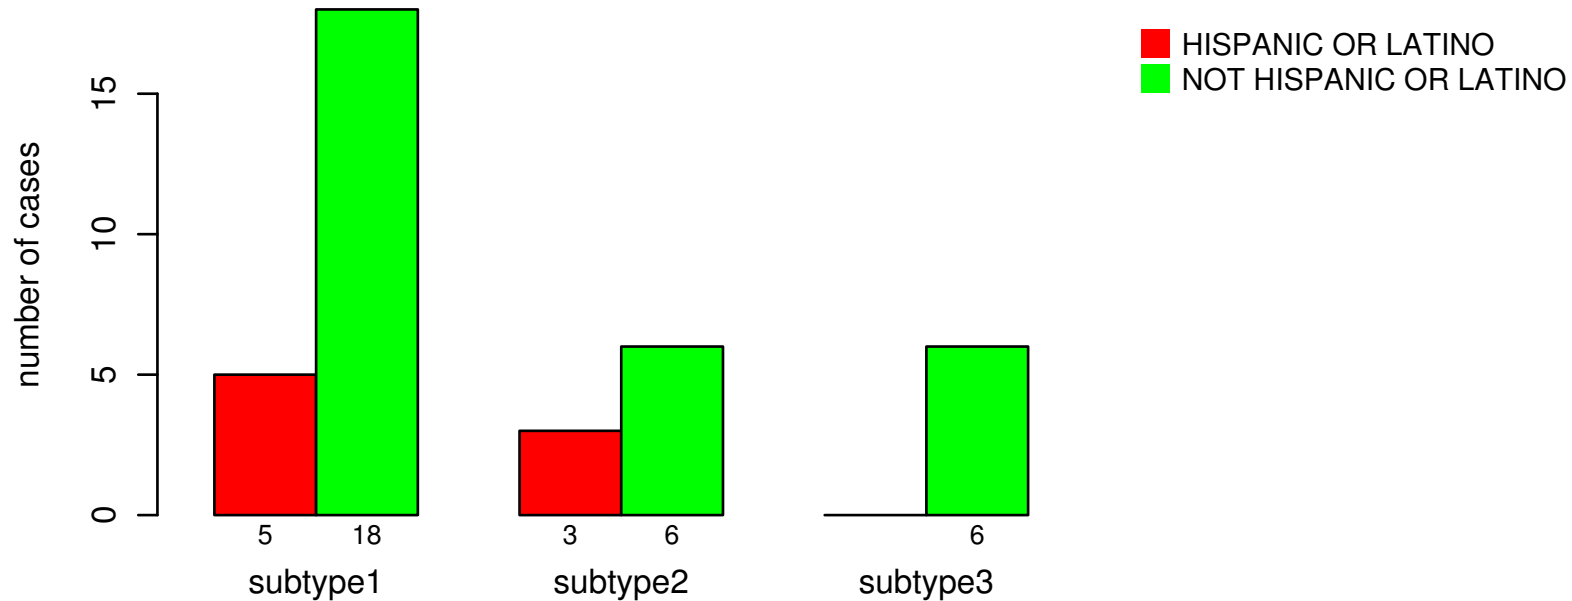

ETHNICITY

Fisher's exact test P = 0.381