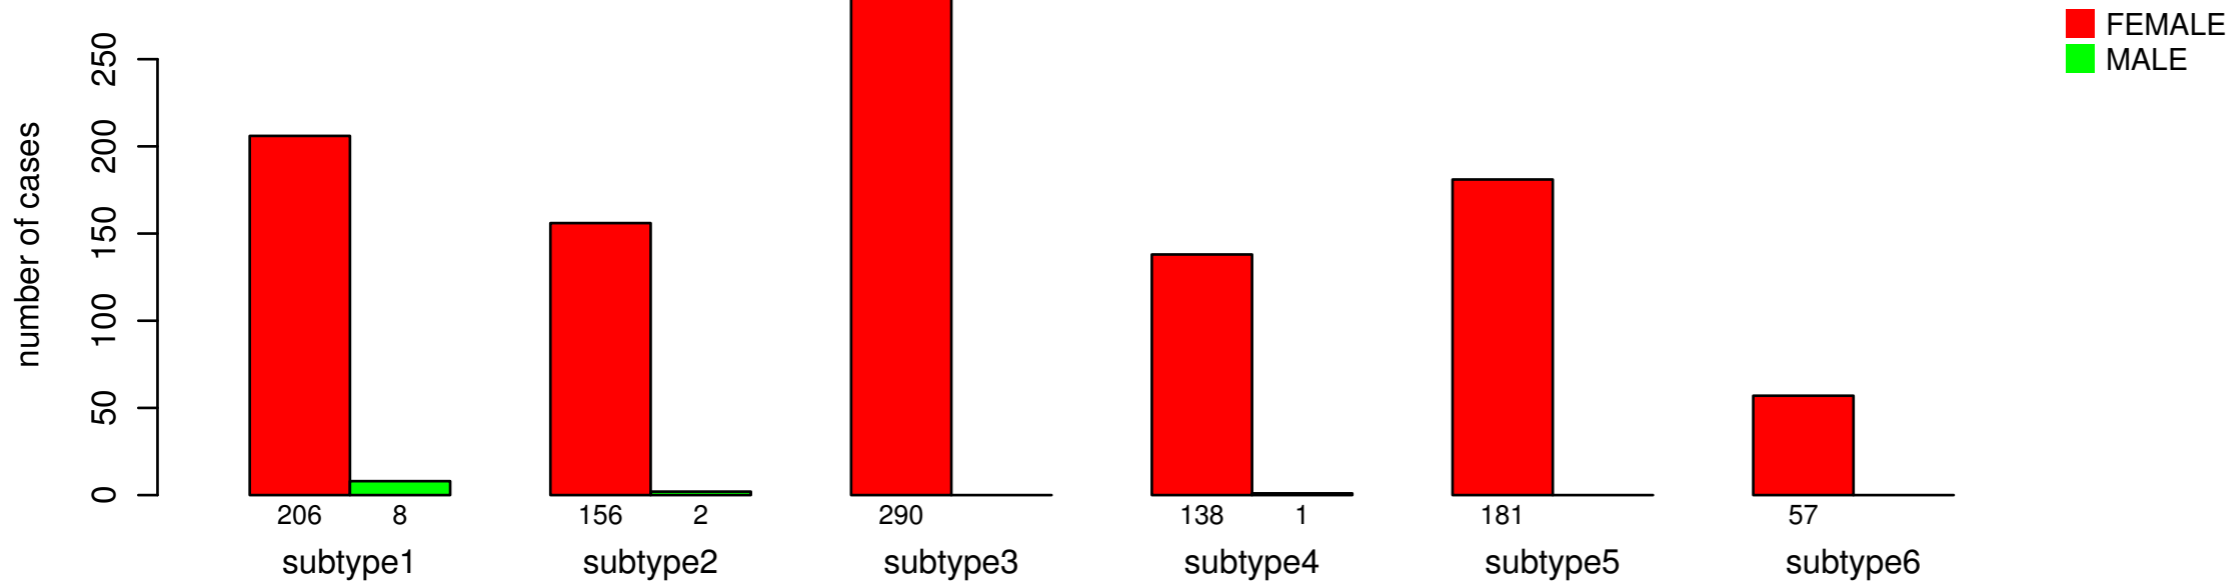

# GENDER

Fisher's exact test P = 0.00146