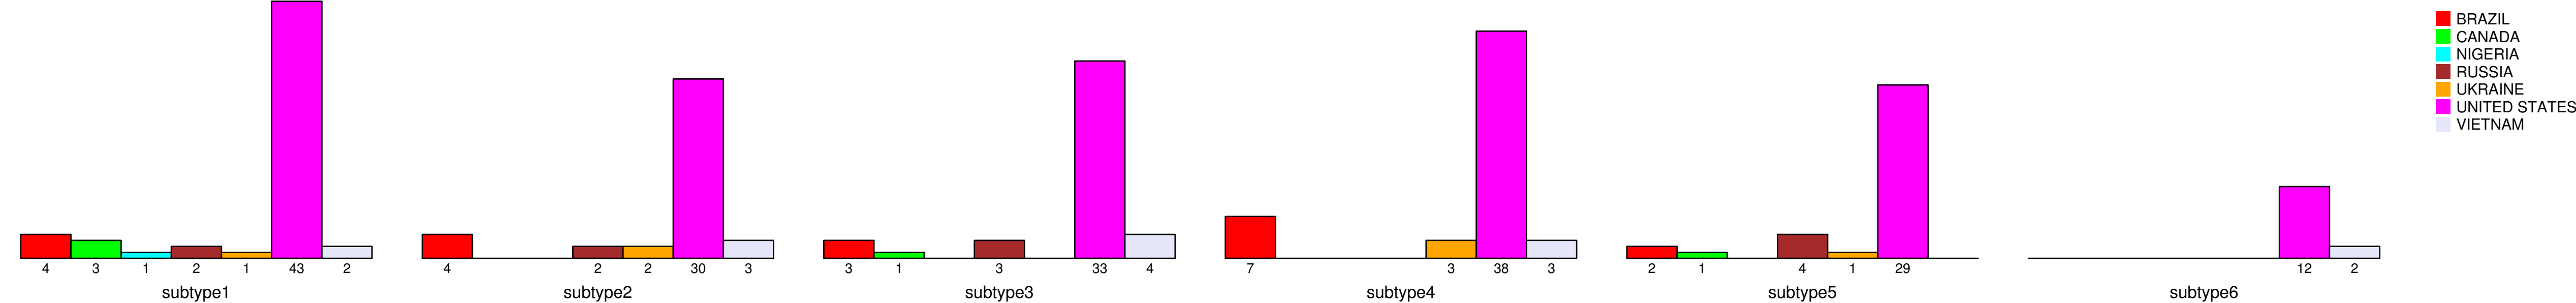

### TUMOR\_SAMPLE\_PROCUREMENT\_COUNTRY

number of cases

- BRAZIL
- CANADA
- NIGERIA
- RUSSIA
- UKRAINE
- UNITED STATES
- VIETNAM

Fisher's exact test P = 0.497