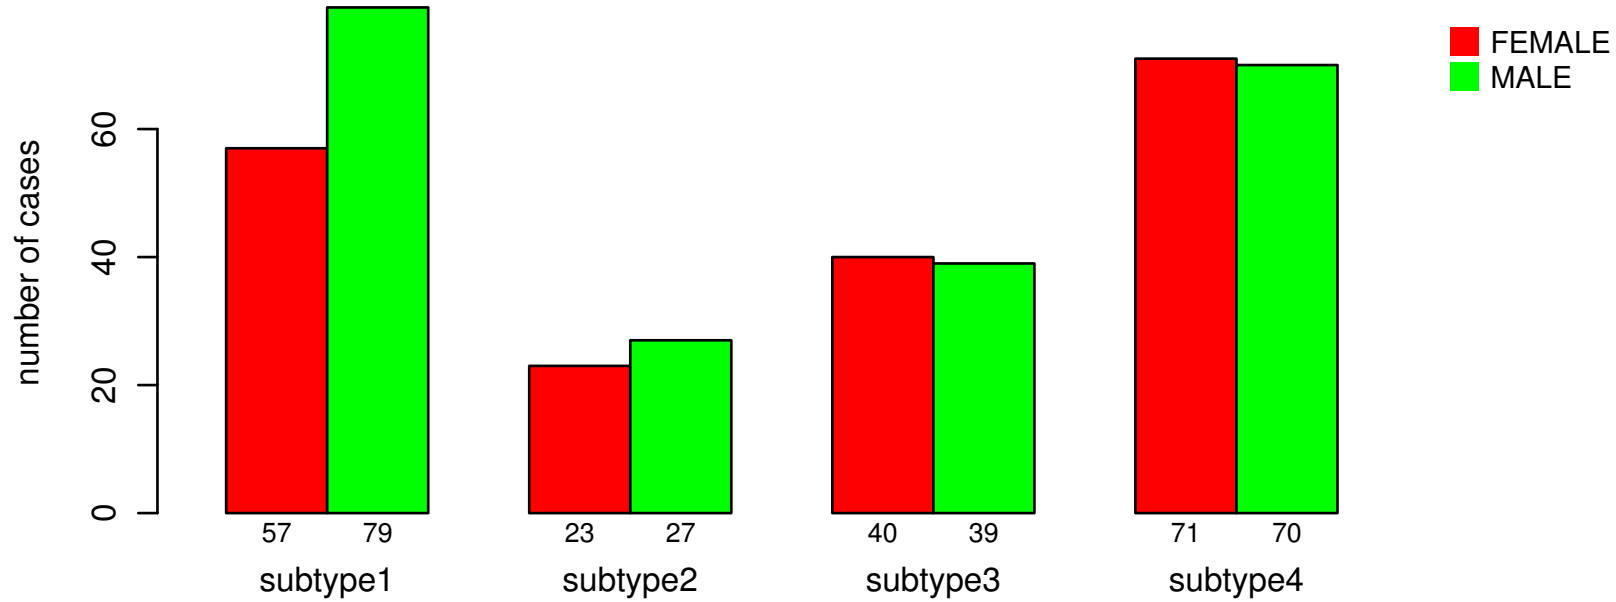

# GENDER

Fisher's exact test P = 0.473