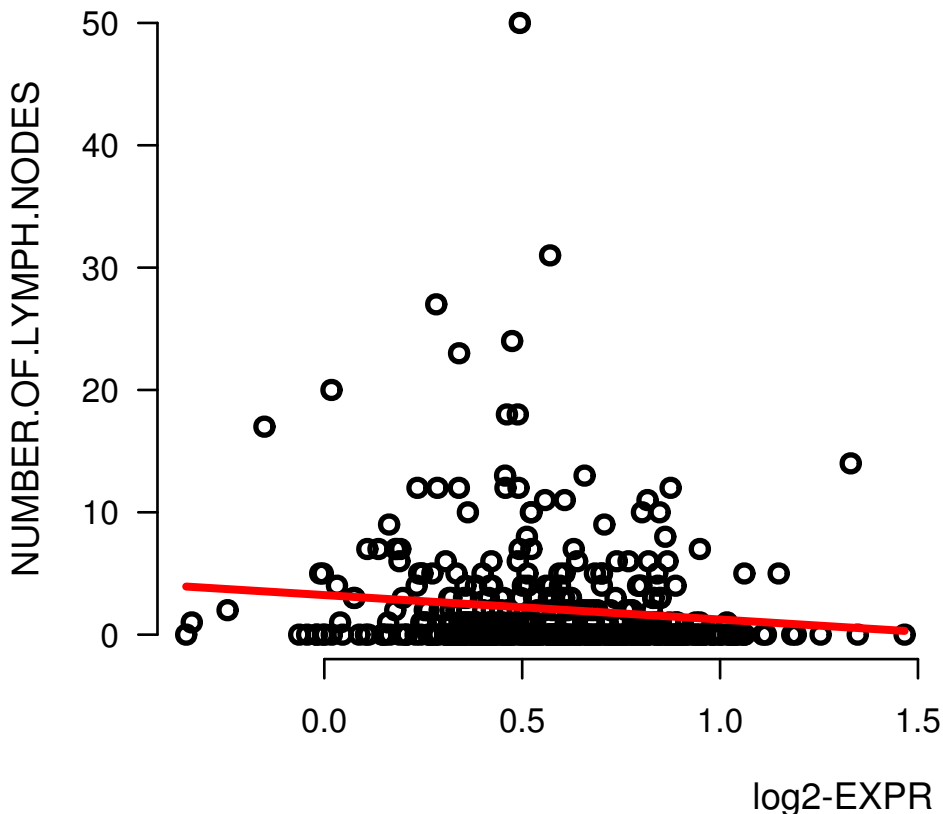

# MAPK14|P38\_MAPK-R-C

Spearman.Corr= -0.161, P=0.000759